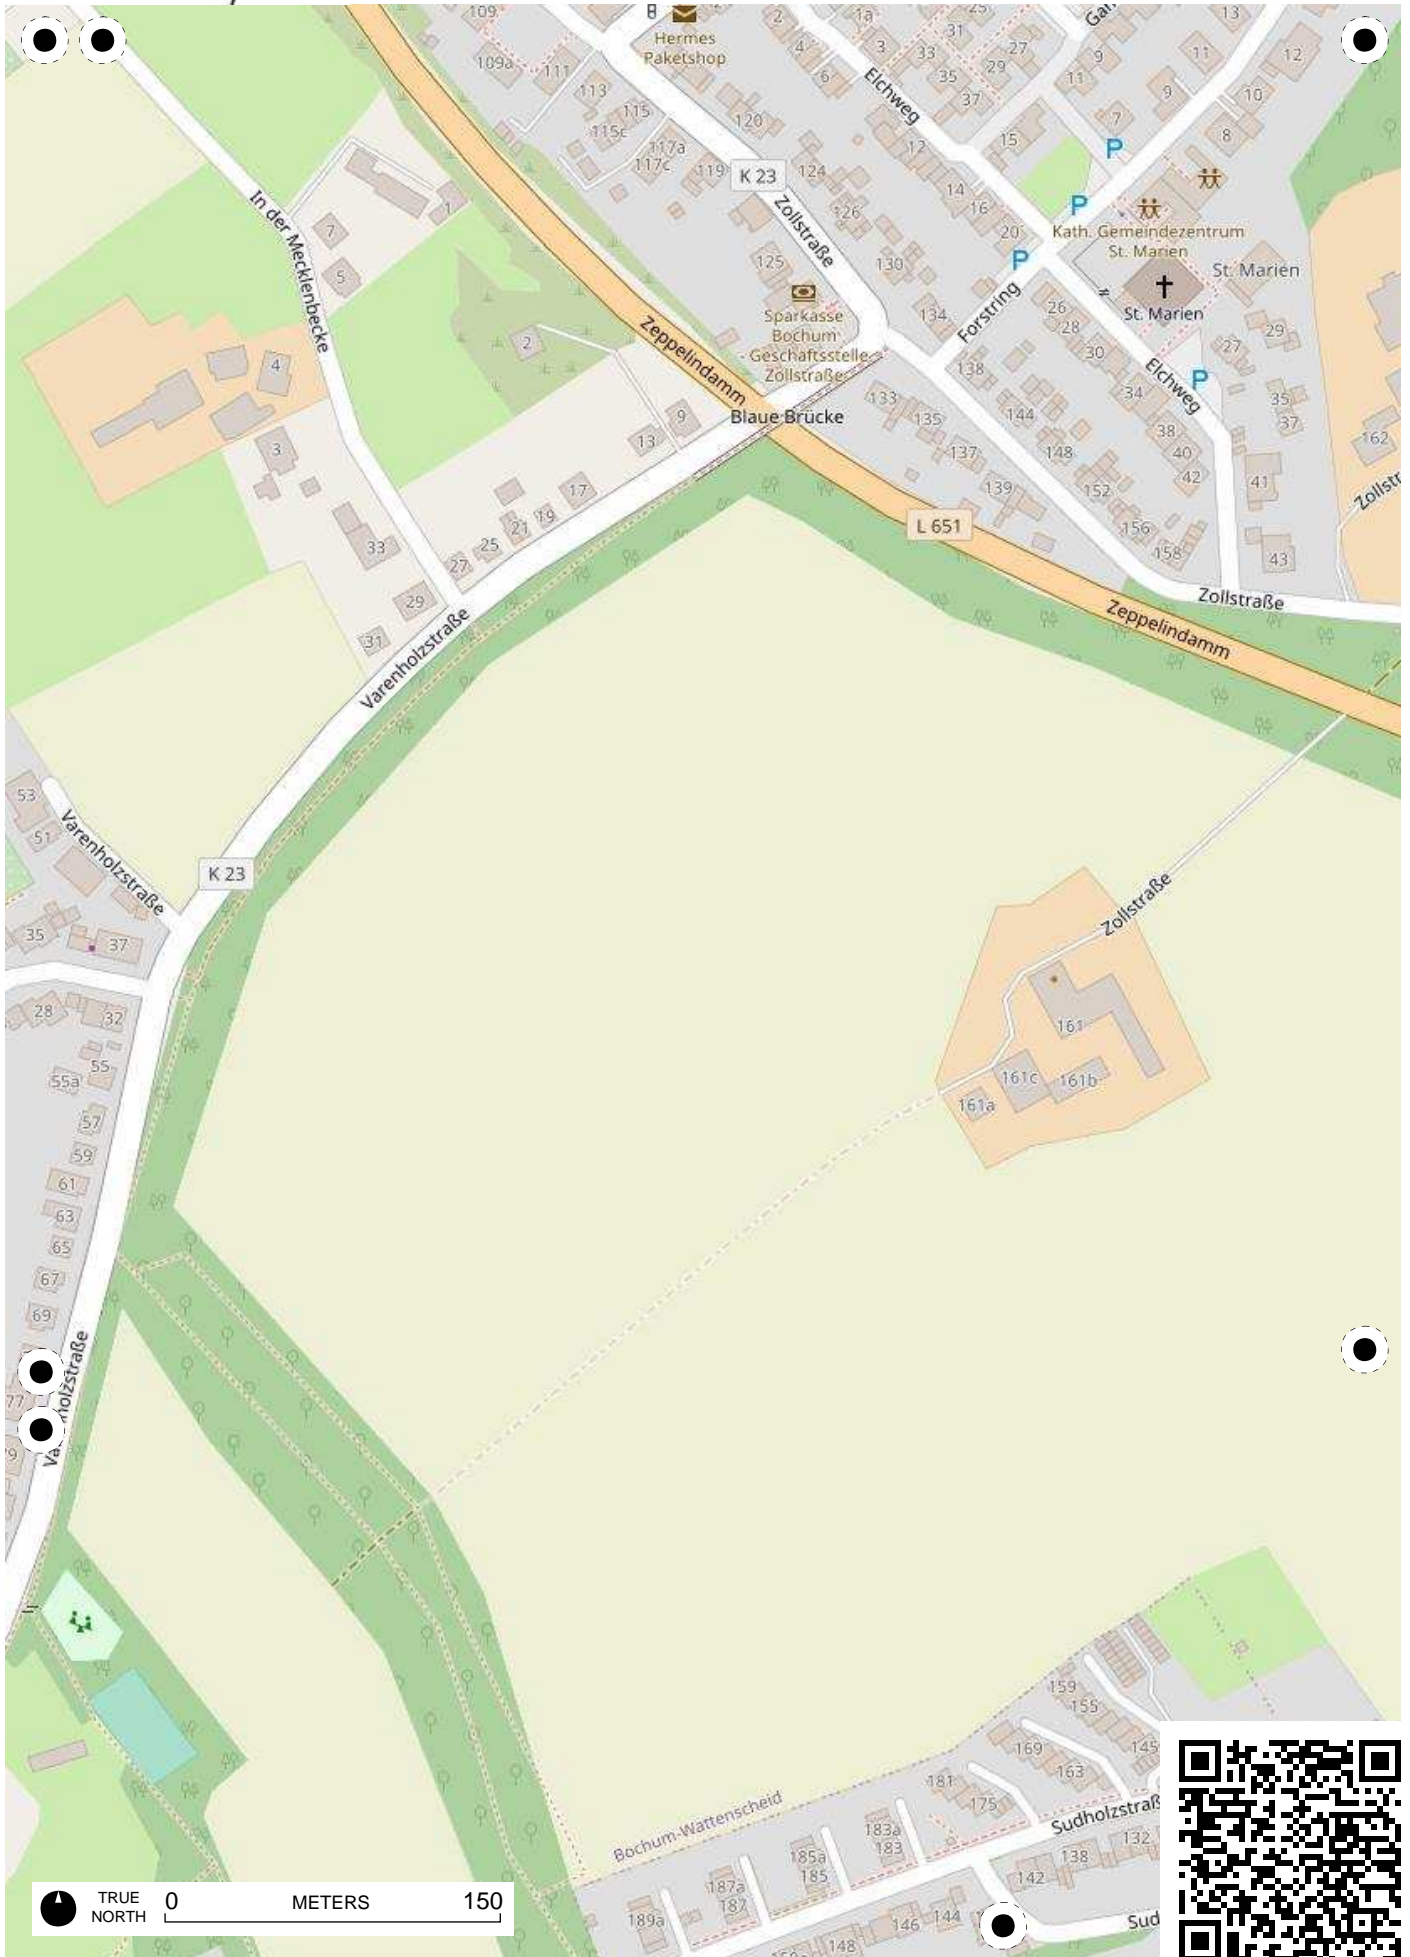

## 100 Jahre Radfahren in Bochum

Radweg-Kartierung 2020

OpenStreetMap  
Community Bochum

### BOCHUM Höntrop\_Eppendorf

TRUE NORTH 0 METERS 150

TRUE NORTH 0 METERS 150

TRUE NORTH 0 METERS 150

TRUE NORTH 0 METERS 150

TRUE NORTH 0 METERS 150