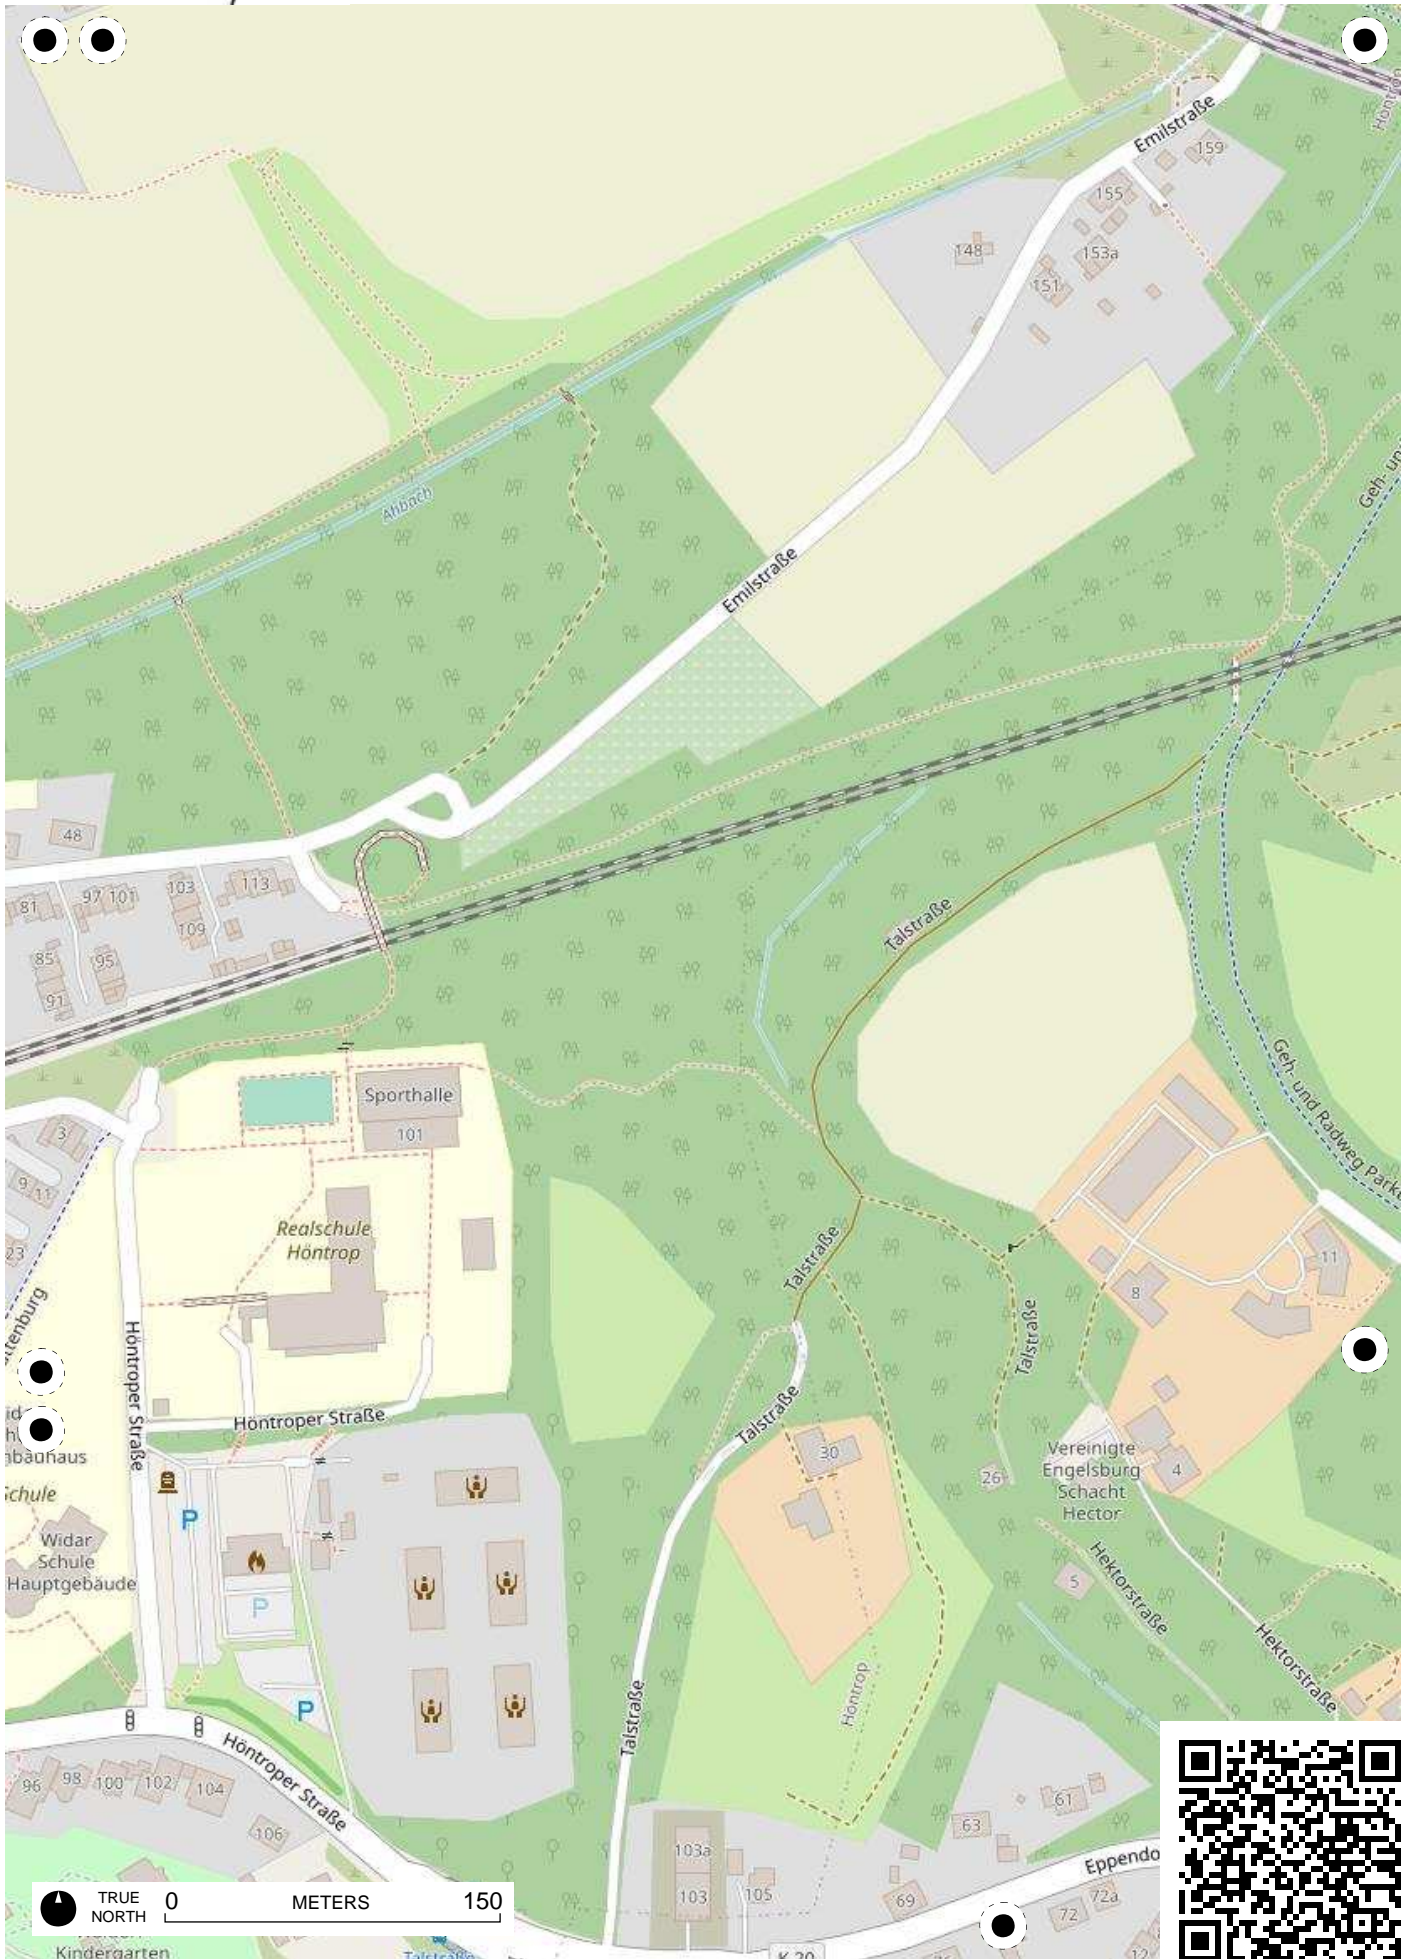

## 100 Jahre Radfahren in Bochum

Radweg-Kartierung 2020

OpenStreetMap  
Community Bochum

### BOCHUM Höntrop\_Eppendorf

TRUE NORTH 0 METERS 150

TRUE NORTH 0 METERS 150

TRUE NORTH 0 METERS 150

TRUE NORTH 0 METERS 150

TRUE NORTH 0 METERS 150