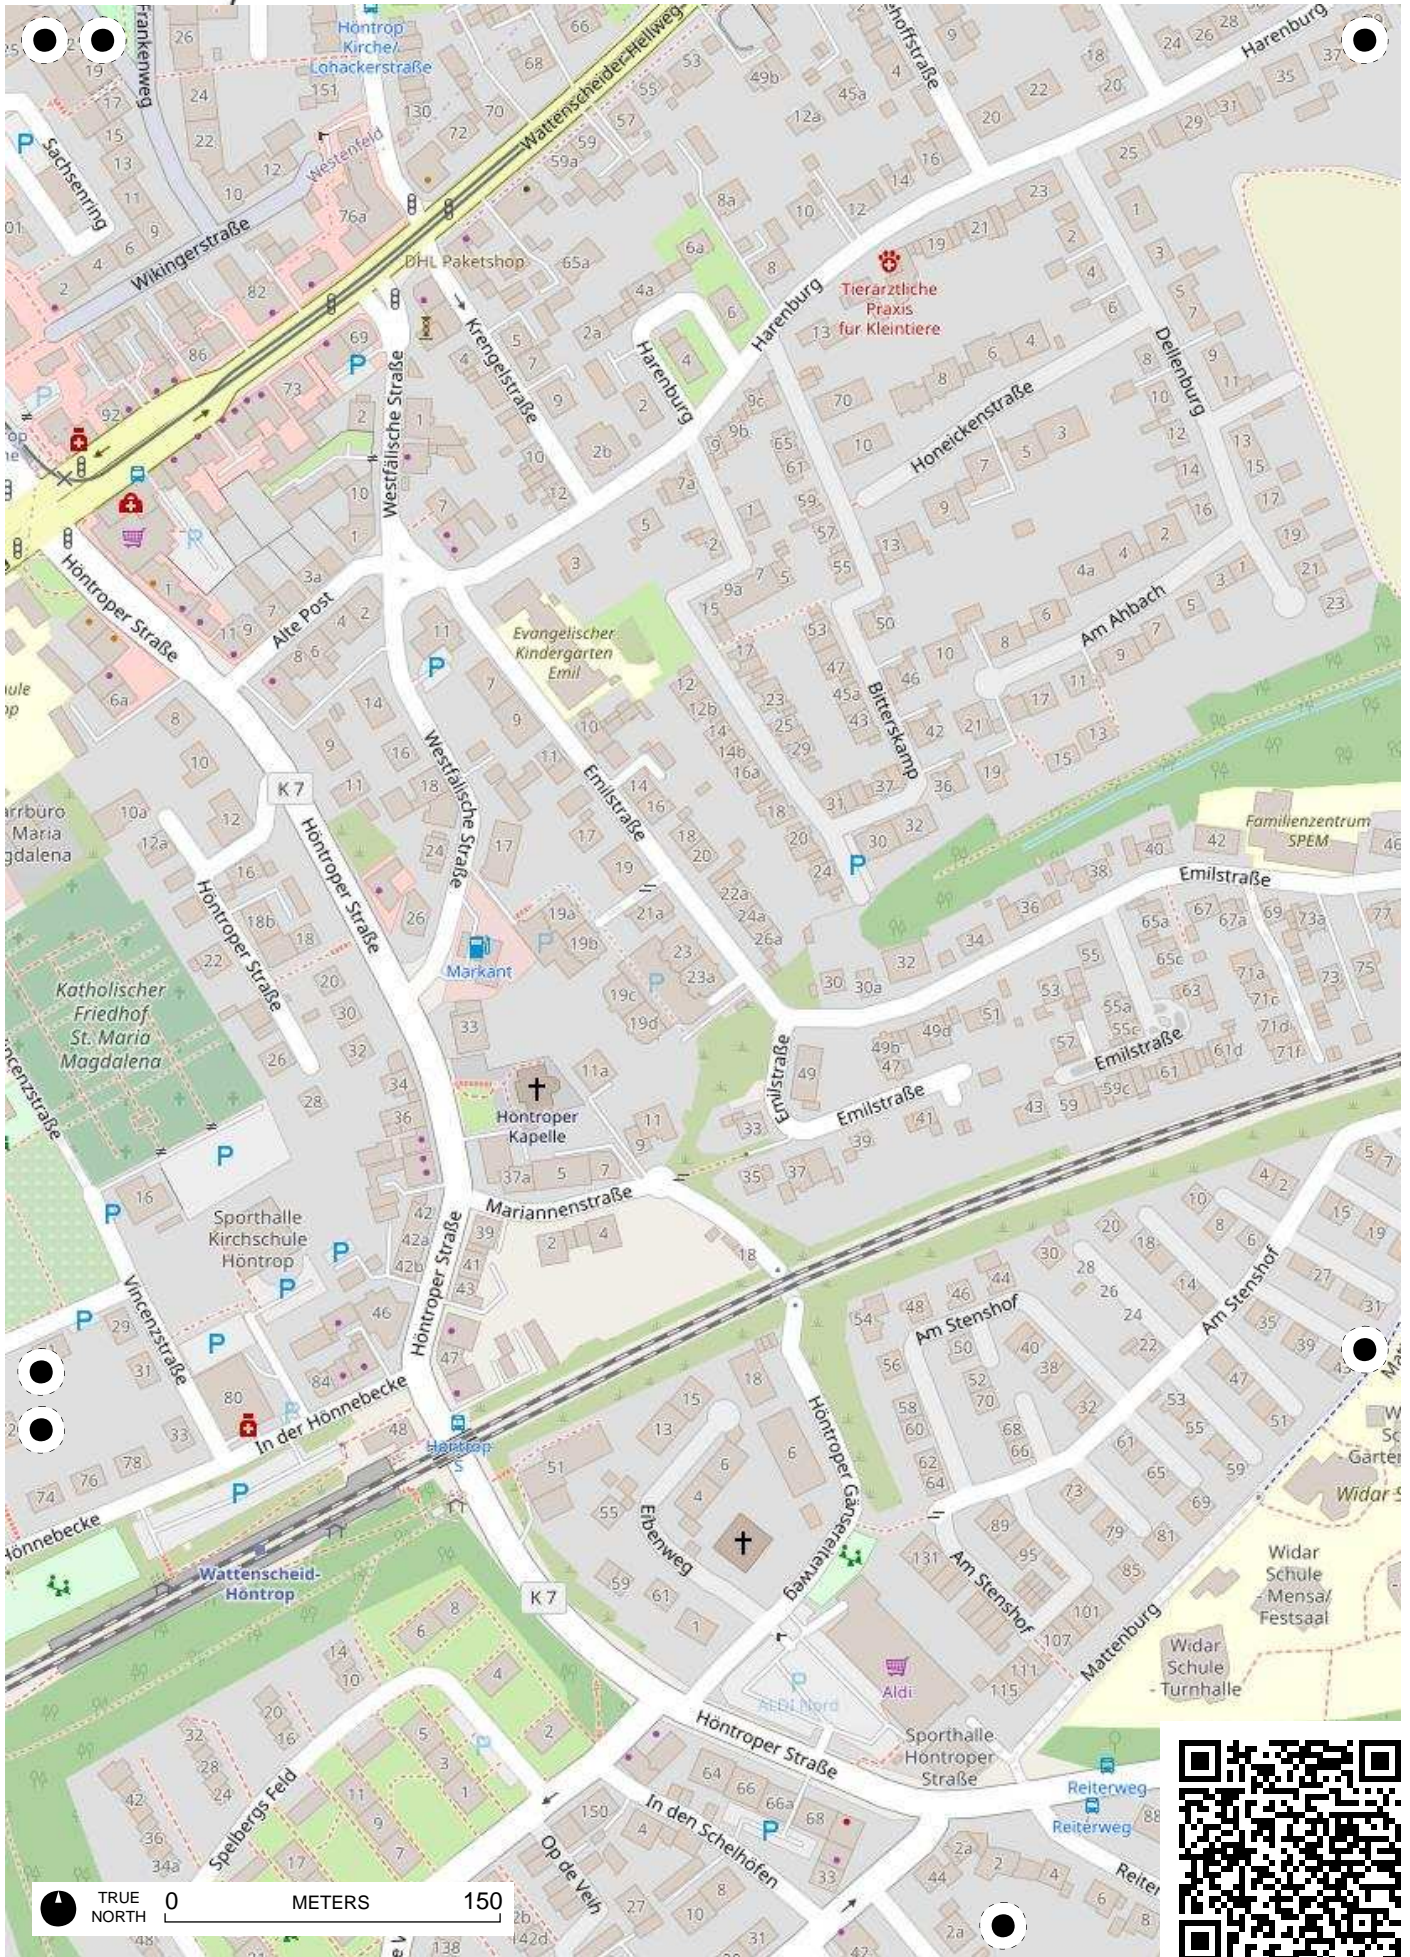

## 100 Jahre Radfahren in Bochum

Radweg-Kartierung 2020

OpenStreetMap  
Community Bochum

### BOCHUM Höntrop\_Eppendorf

TRUE NORTH 0 METERS 150

TRUE NORTH 0 METERS 150

TRUE NORTH 0 METERS 150

TRUE NORTH 0 METERS 150

TRUE NORTH 0 METERS 150