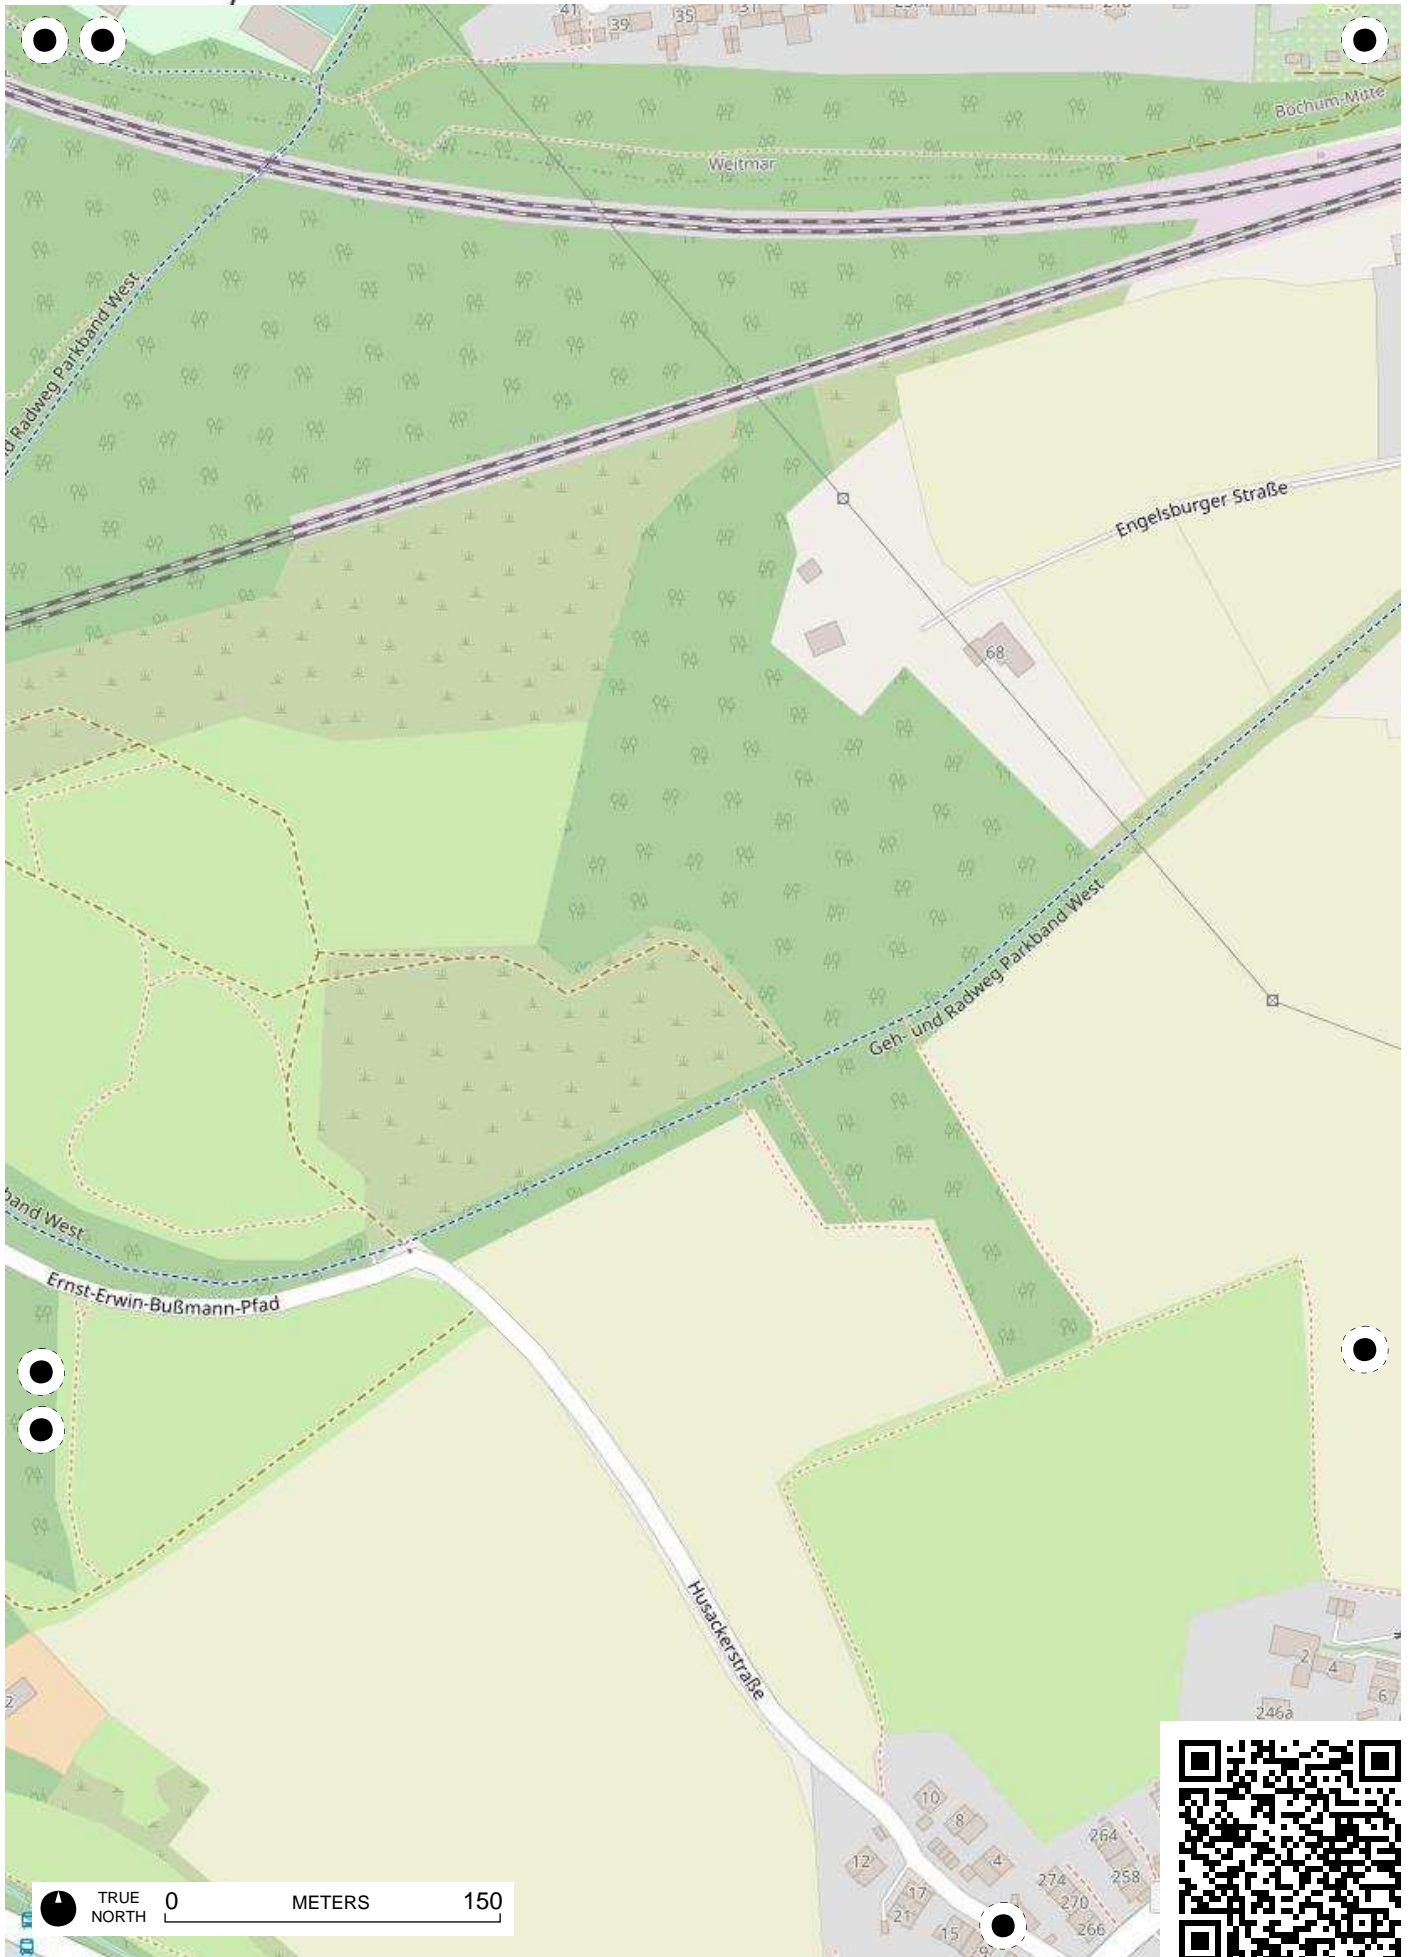

## 100 Jahre Radfahren in Bochum

Radweg-Kartierung 2020

OpenStreetMap  
Community Bochum

### BOCHUM Höntrop\_Eppendorf

TRUE NORTH 0 METERS 150

TRUE NORTH 0 METERS 150

TRUE NORTH 0 METERS 150

TRUE NORTH 0 METERS 150

TRUE NORTH 0 METERS 150