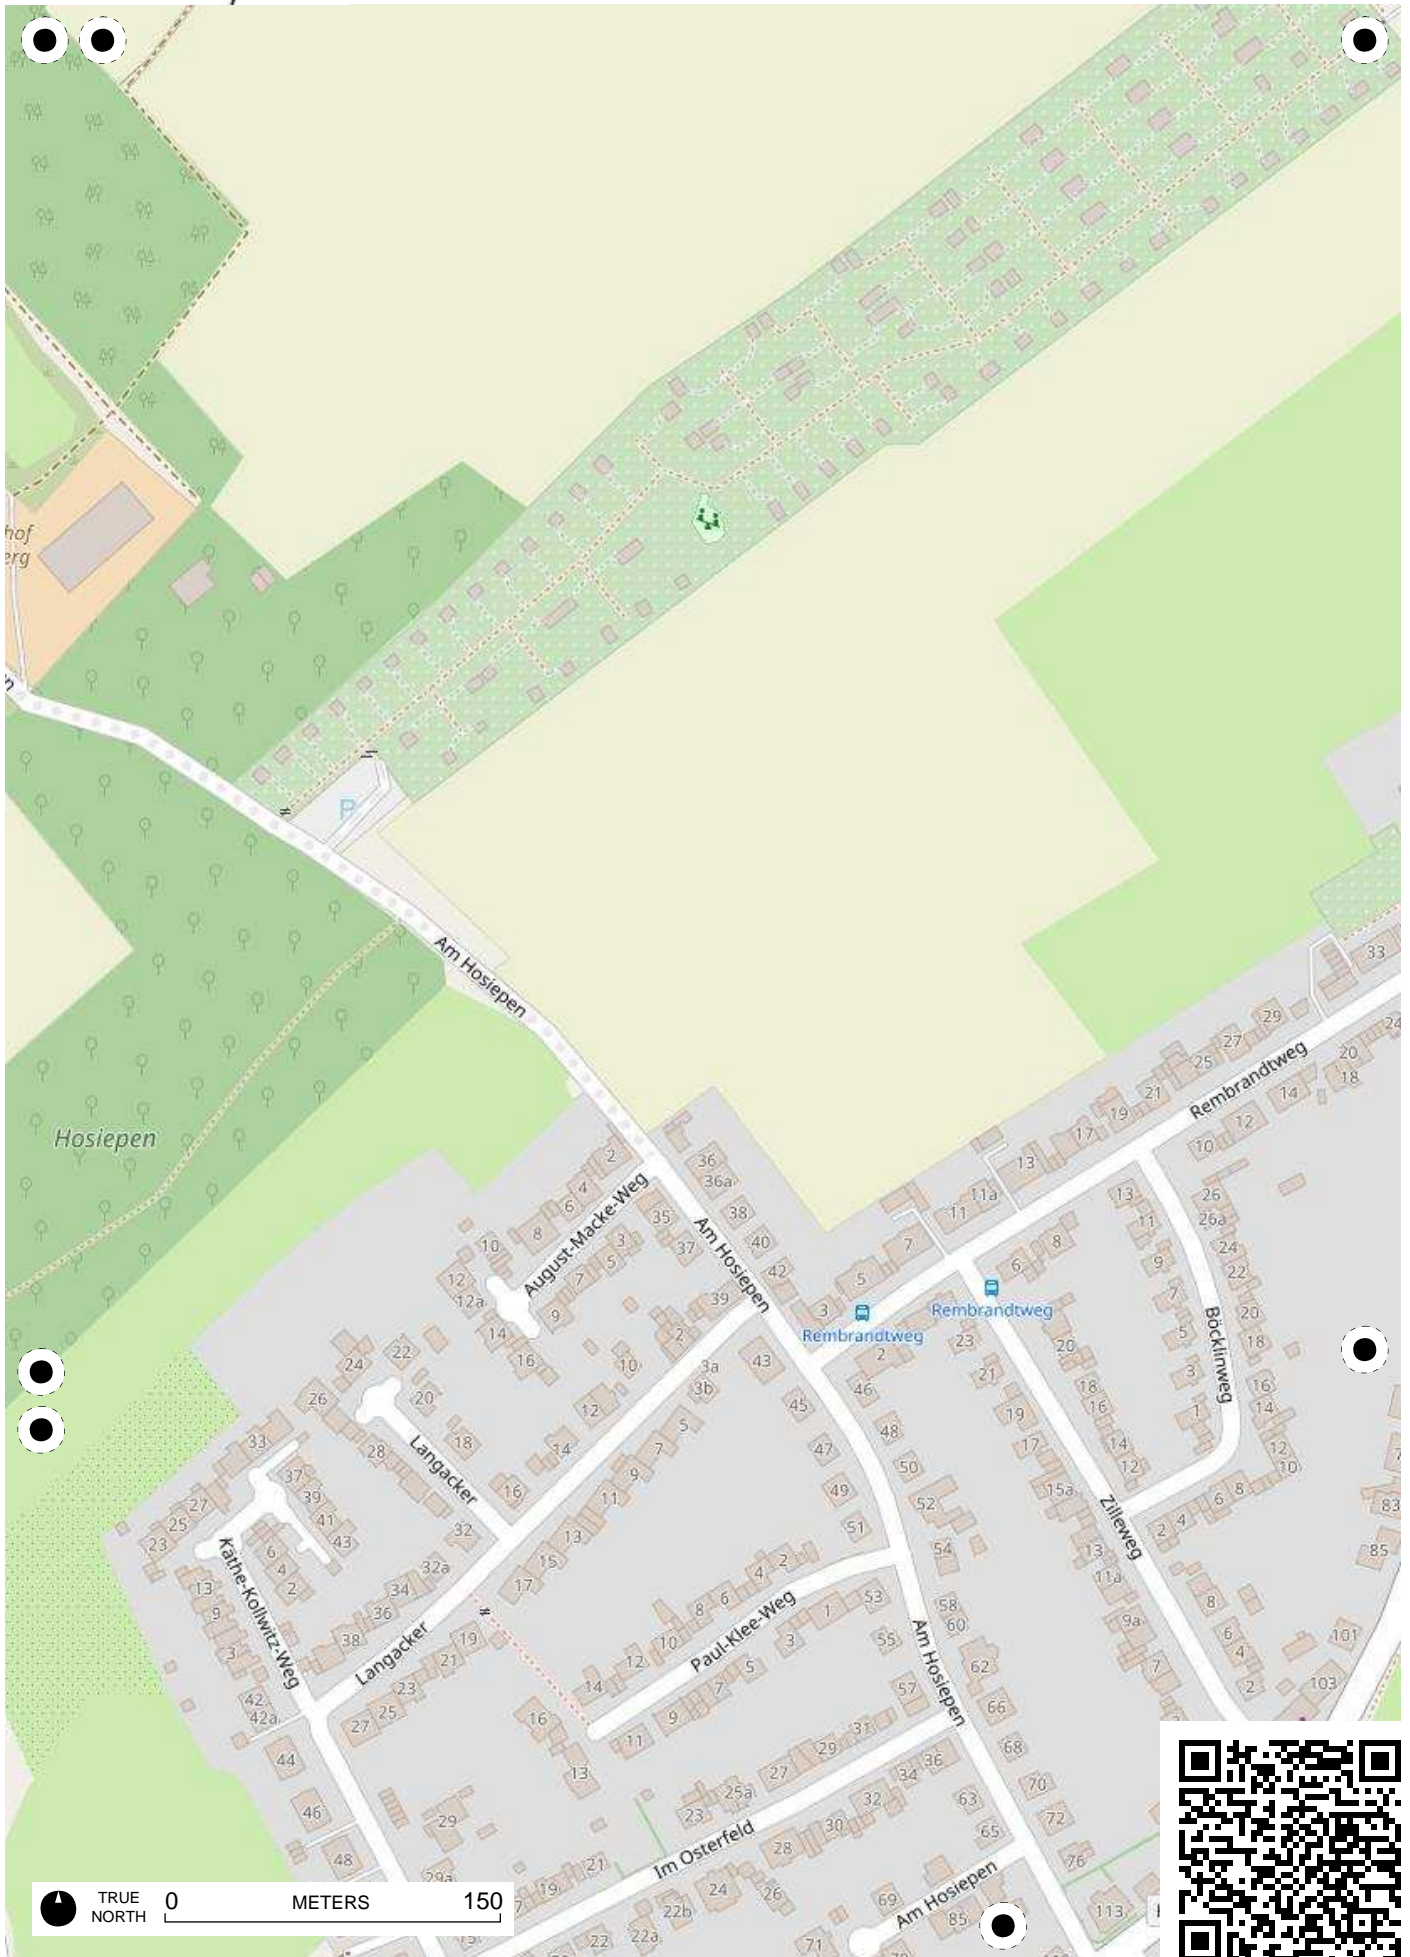

## 100 Jahre Radfahren in Bochum

Radweg-Kartierung 2020

OpenStreetMap  
Community Bochum

### BOCHUM Höntrop\_Eppendorf

TRUE NORTH 0 METERS 150

TRUE NORTH 0 METERS 150

TRUE NORTH 0 METERS 150

TRUE NORTH 0 METERS 150

TRUE NORTH 0 METERS 150