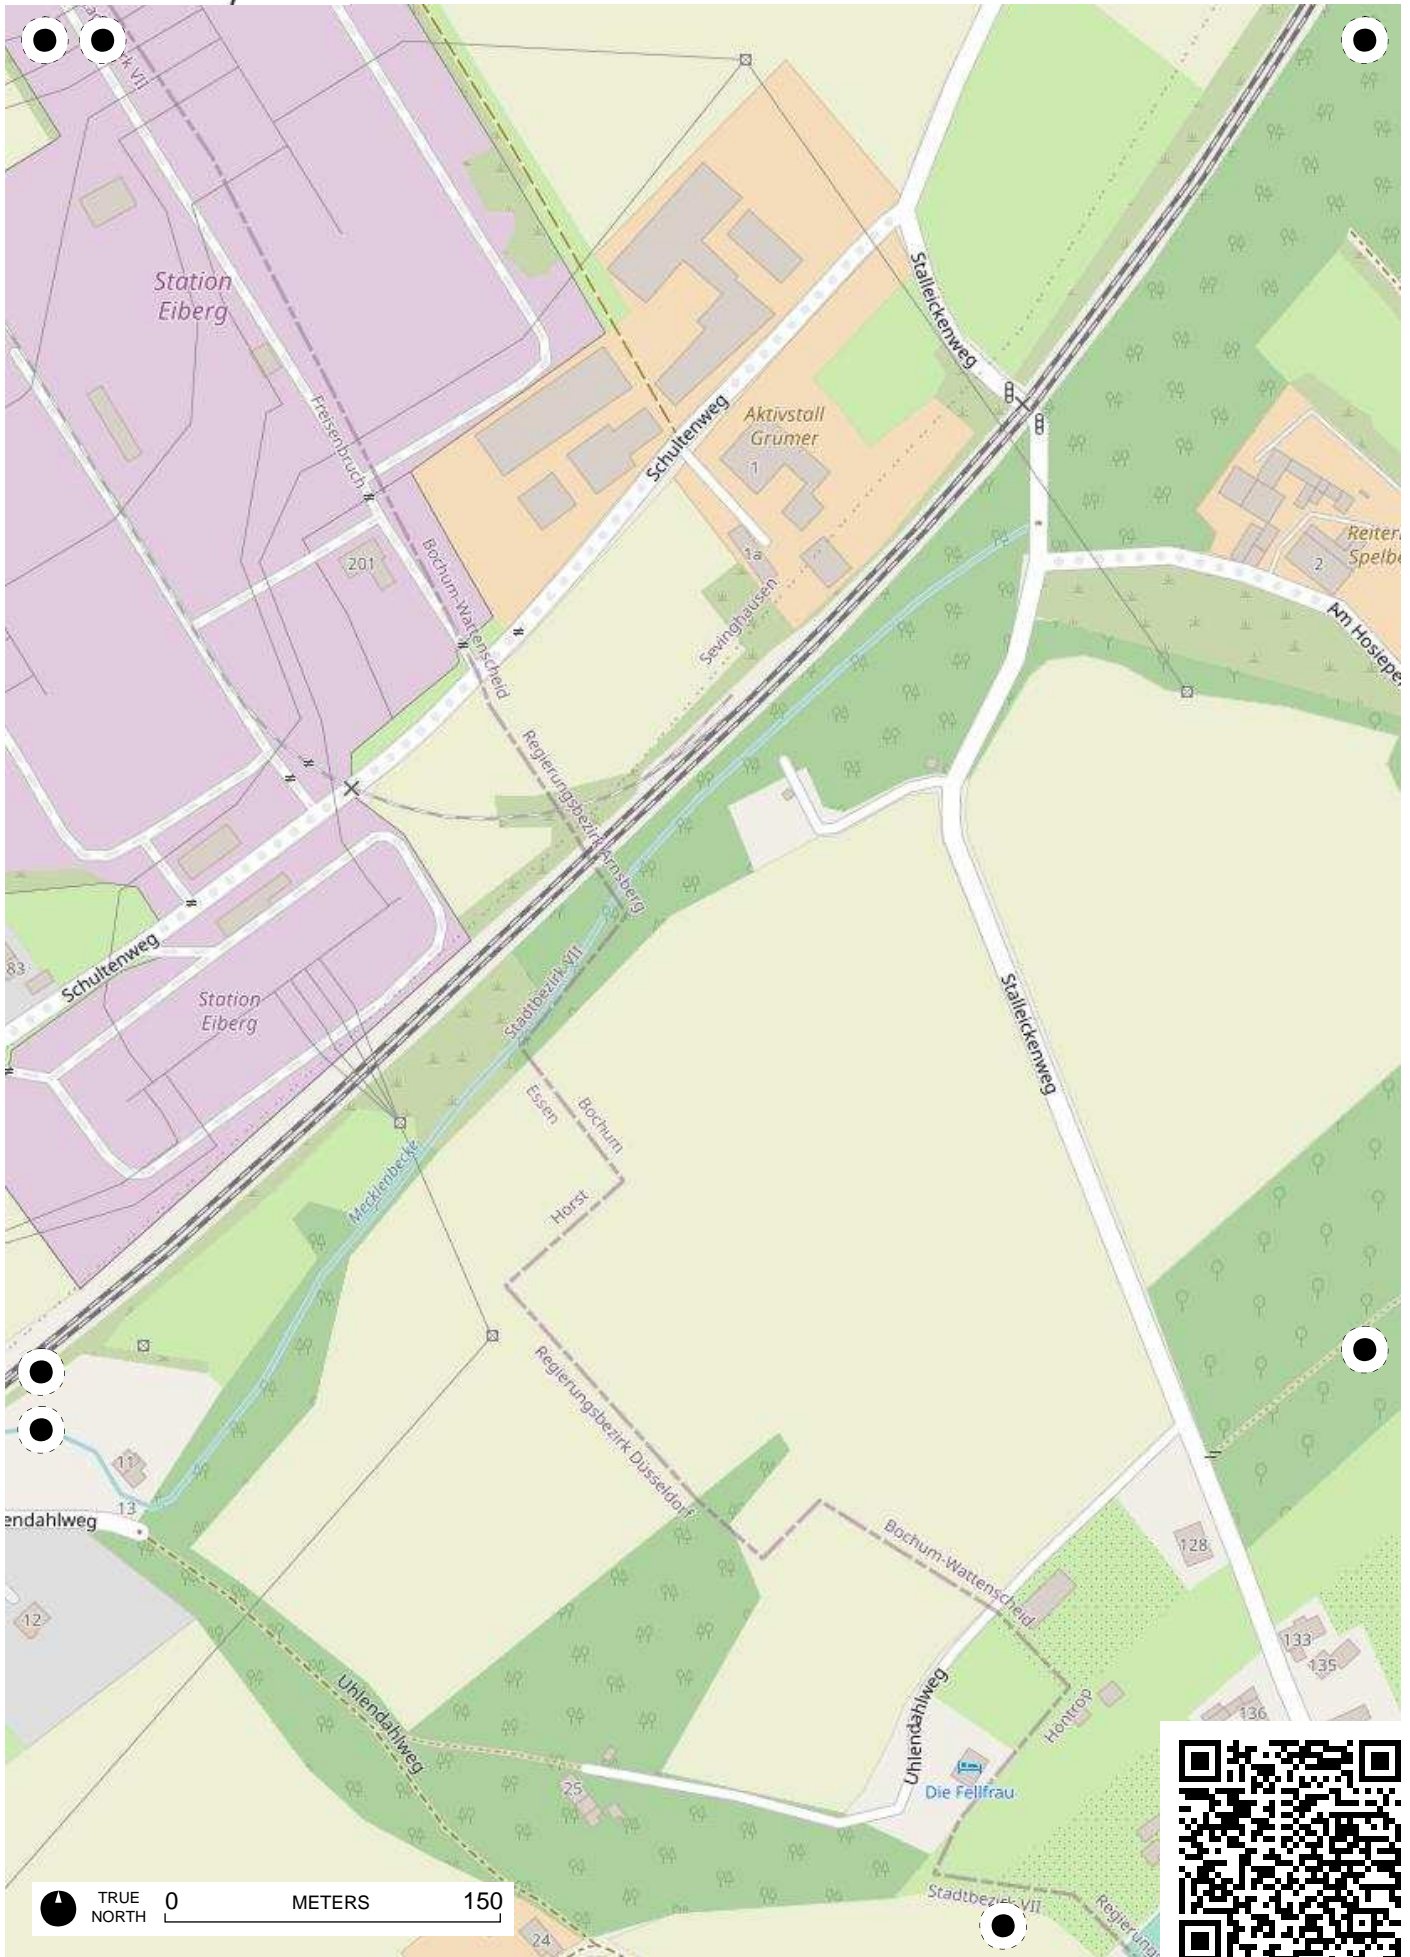

## 100 Jahre Radfahren in Bochum

Radweg-Kartierung 2020

OpenStreetMap  
Community Bochum

### BOCHUM Höntrop\_Eppendorf

TRUE NORTH 0 METERS 150

TRUE NORTH 0 METERS 150

TRUE NORTH 0 METERS 150

TRUE NORTH 0 METERS 150

TRUE NORTH 0 METERS 150