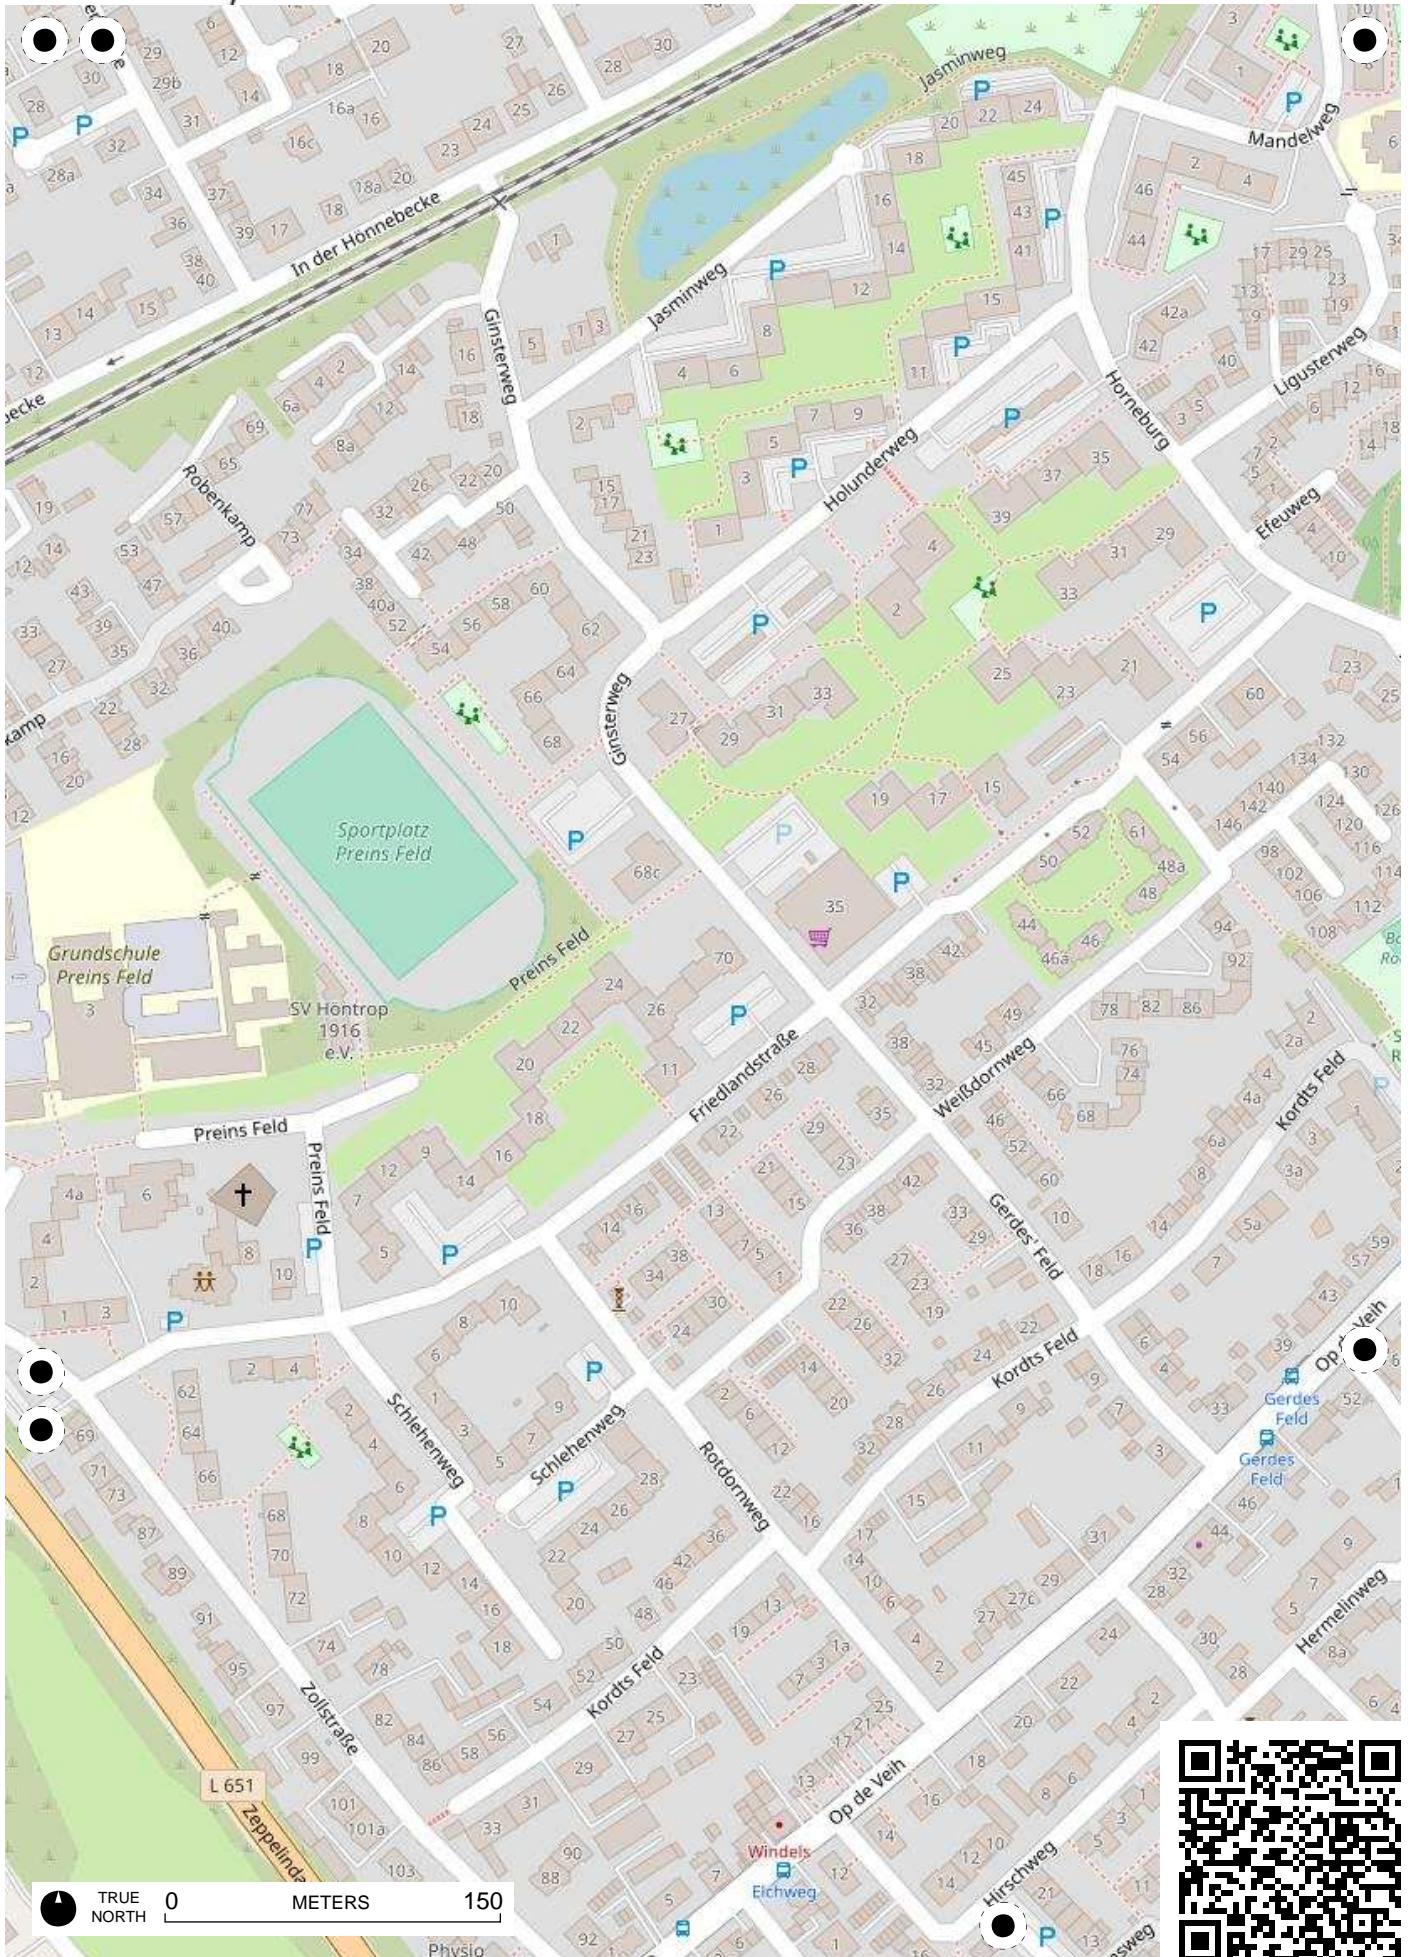

## 100 Jahre Radfahren in Bochum

Radweg-Kartierung 2020

OpenStreetMap  
Community Bochum

### BOCHUM Höntrop\_Eppendorf

TRUE NORTH 0 METERS 150

TRUE NORTH 0 METERS 150

TRUE NORTH 0 METERS 150

TRUE NORTH 0 METERS 150

TRUE NORTH 0 METERS 150