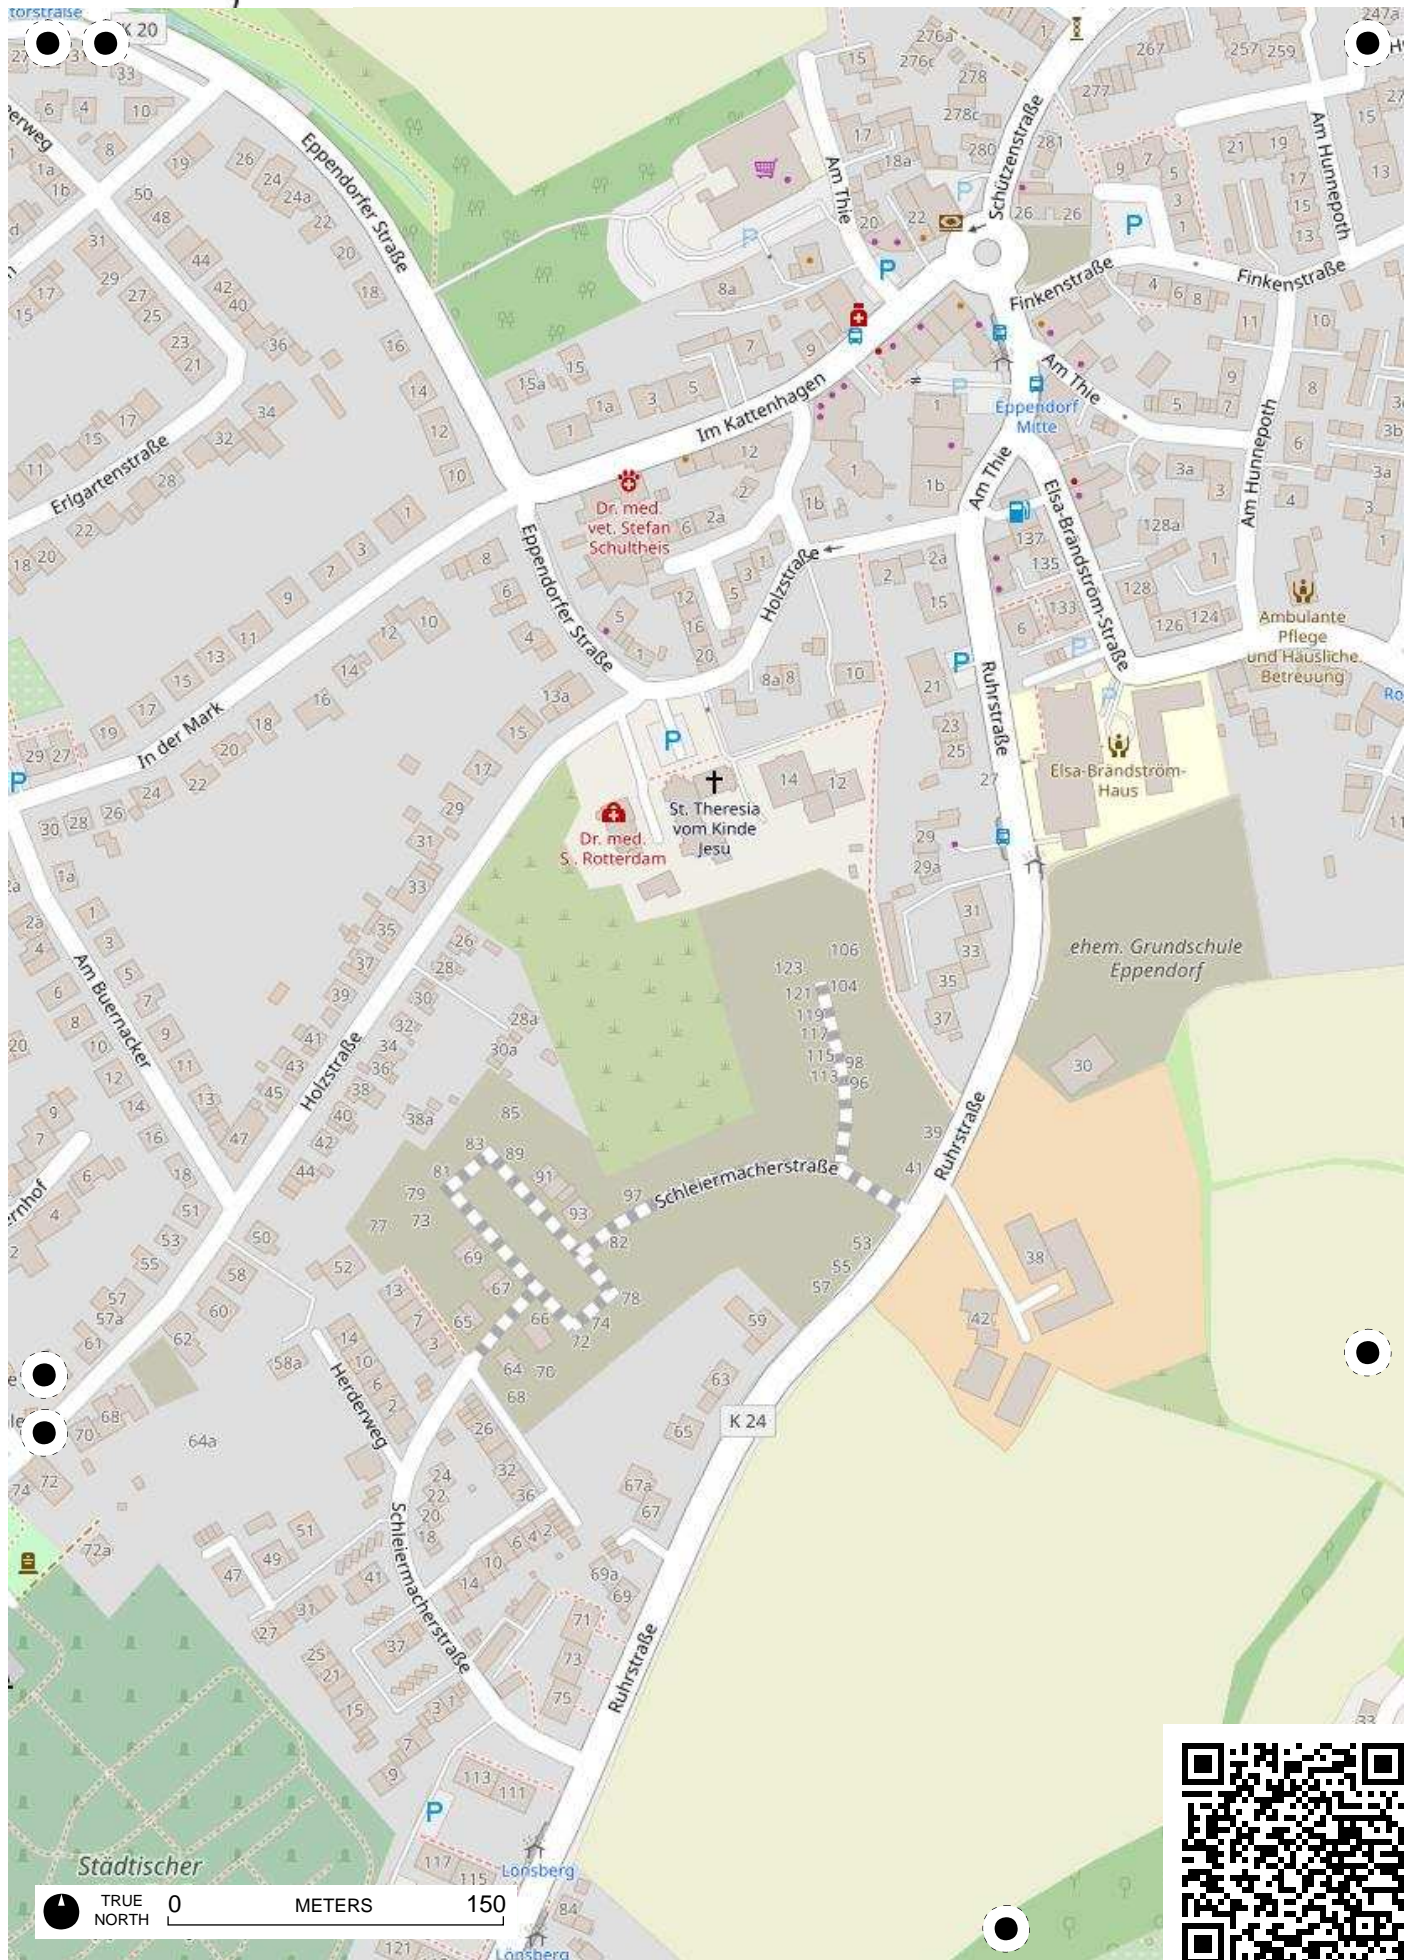

## 100 Jahre Radfahren in Bochum

Radweg-Kartierung 2020

OpenStreetMap  
Community Bochum

### BOCHUM Höntrop\_Eppendorf

TRUE NORTH 0 METERS 150

TRUE NORTH 0 METERS 150

TRUE NORTH 0 METERS 150

TRUE NORTH 0 METERS 150

TRUE NORTH 0 METERS 150