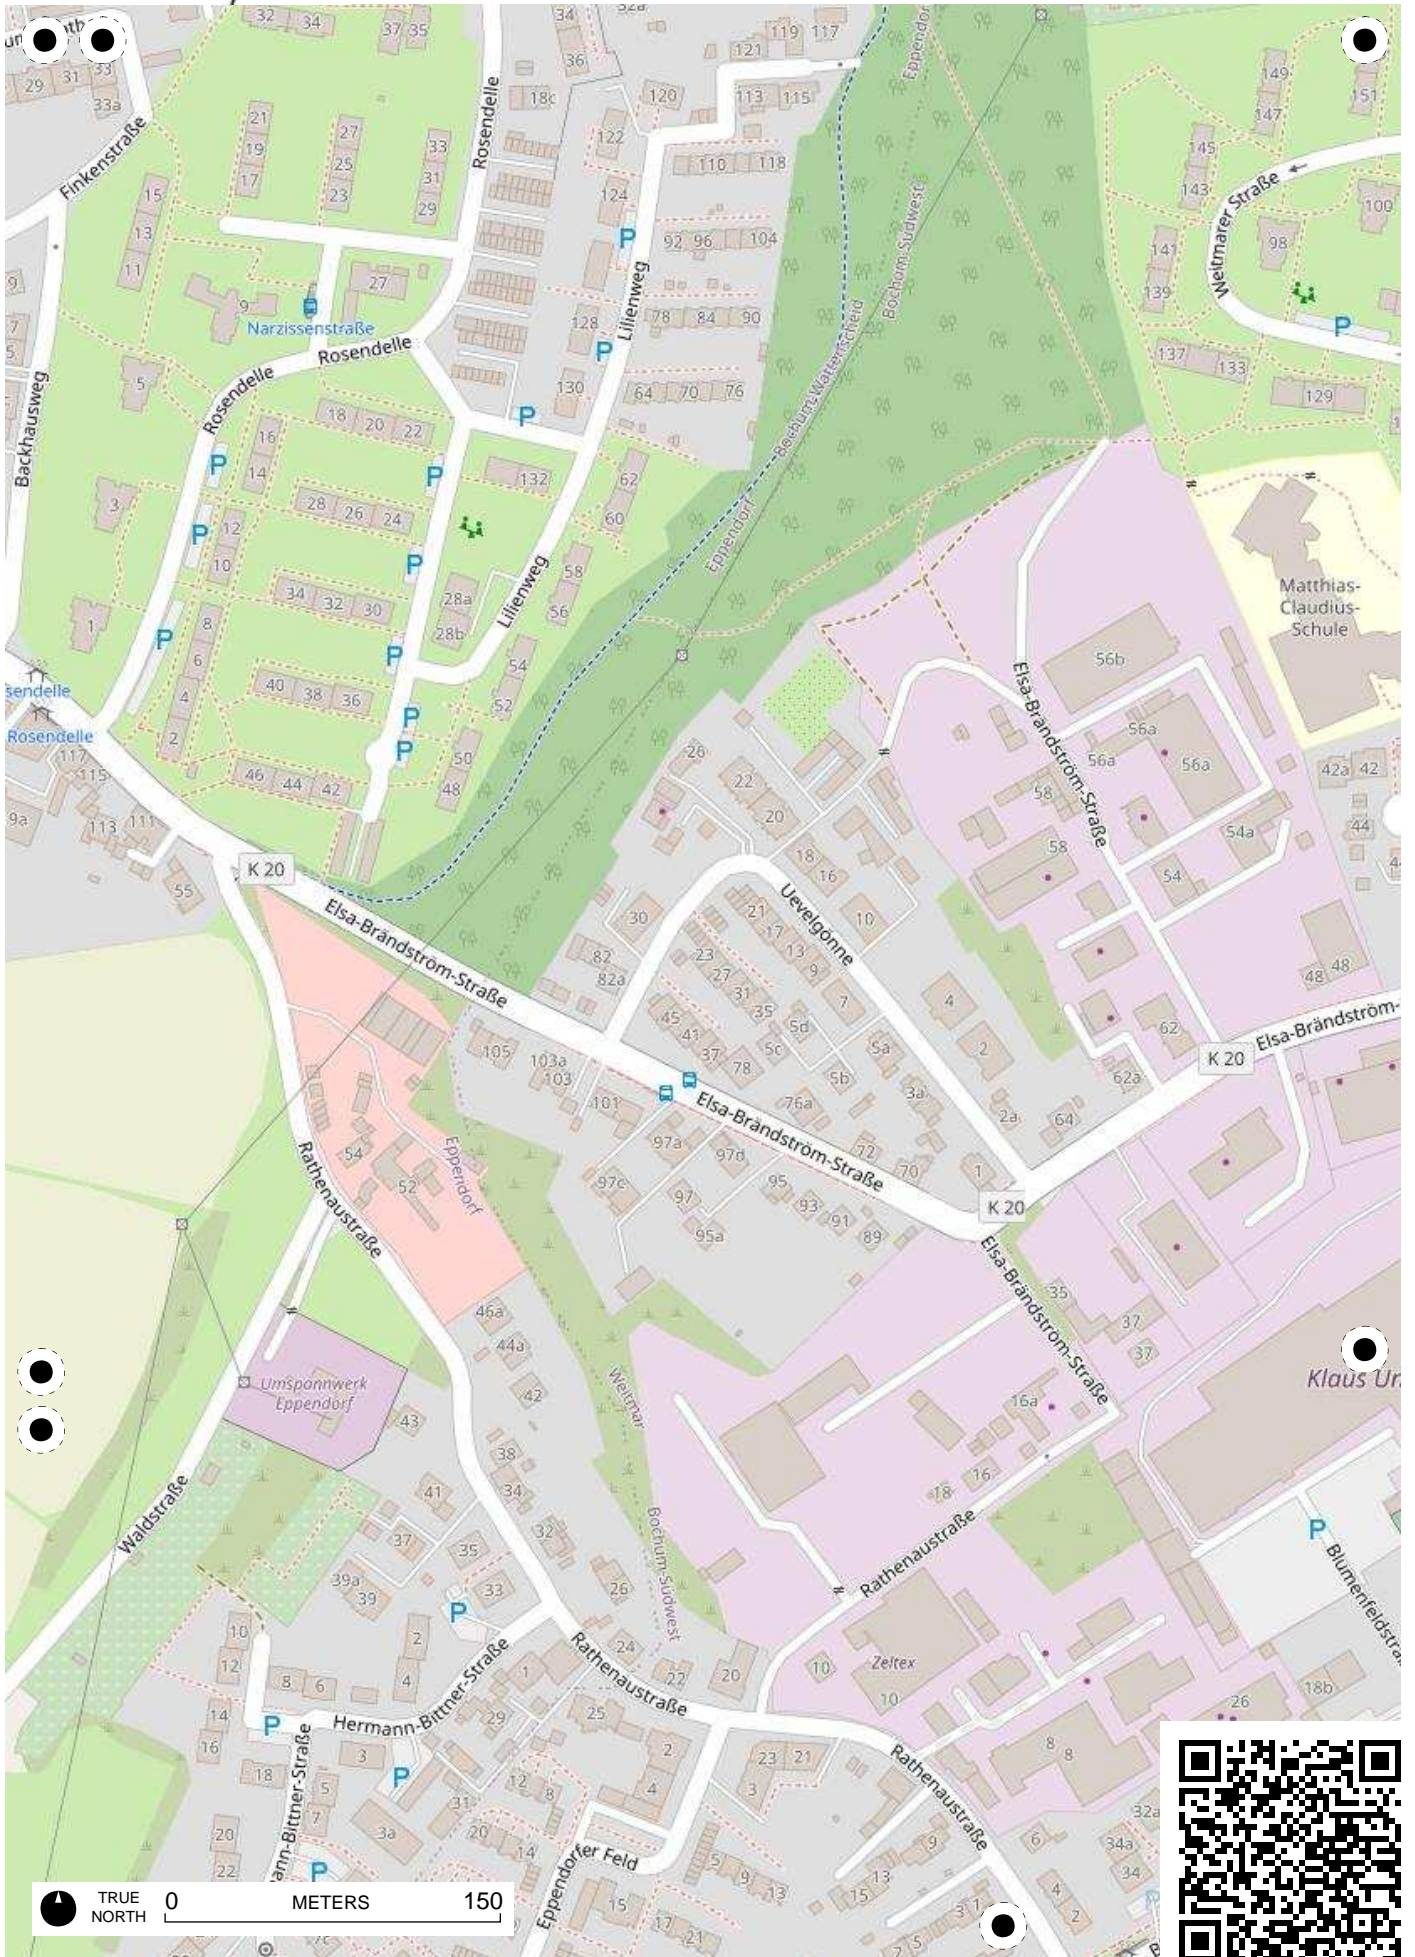

## 100 Jahre Radfahren in Bochum

Radweg-Kartierung 2020

OpenStreetMap  
Community Bochum

### BOCHUM Höntrop\_Eppendorf

TRUE NORTH 0 METERS 150

TRUE NORTH 0 METERS 150

TRUE NORTH 0 METERS 150

TRUE NORTH 0 METERS 150

TRUE NORTH 0 METERS 150