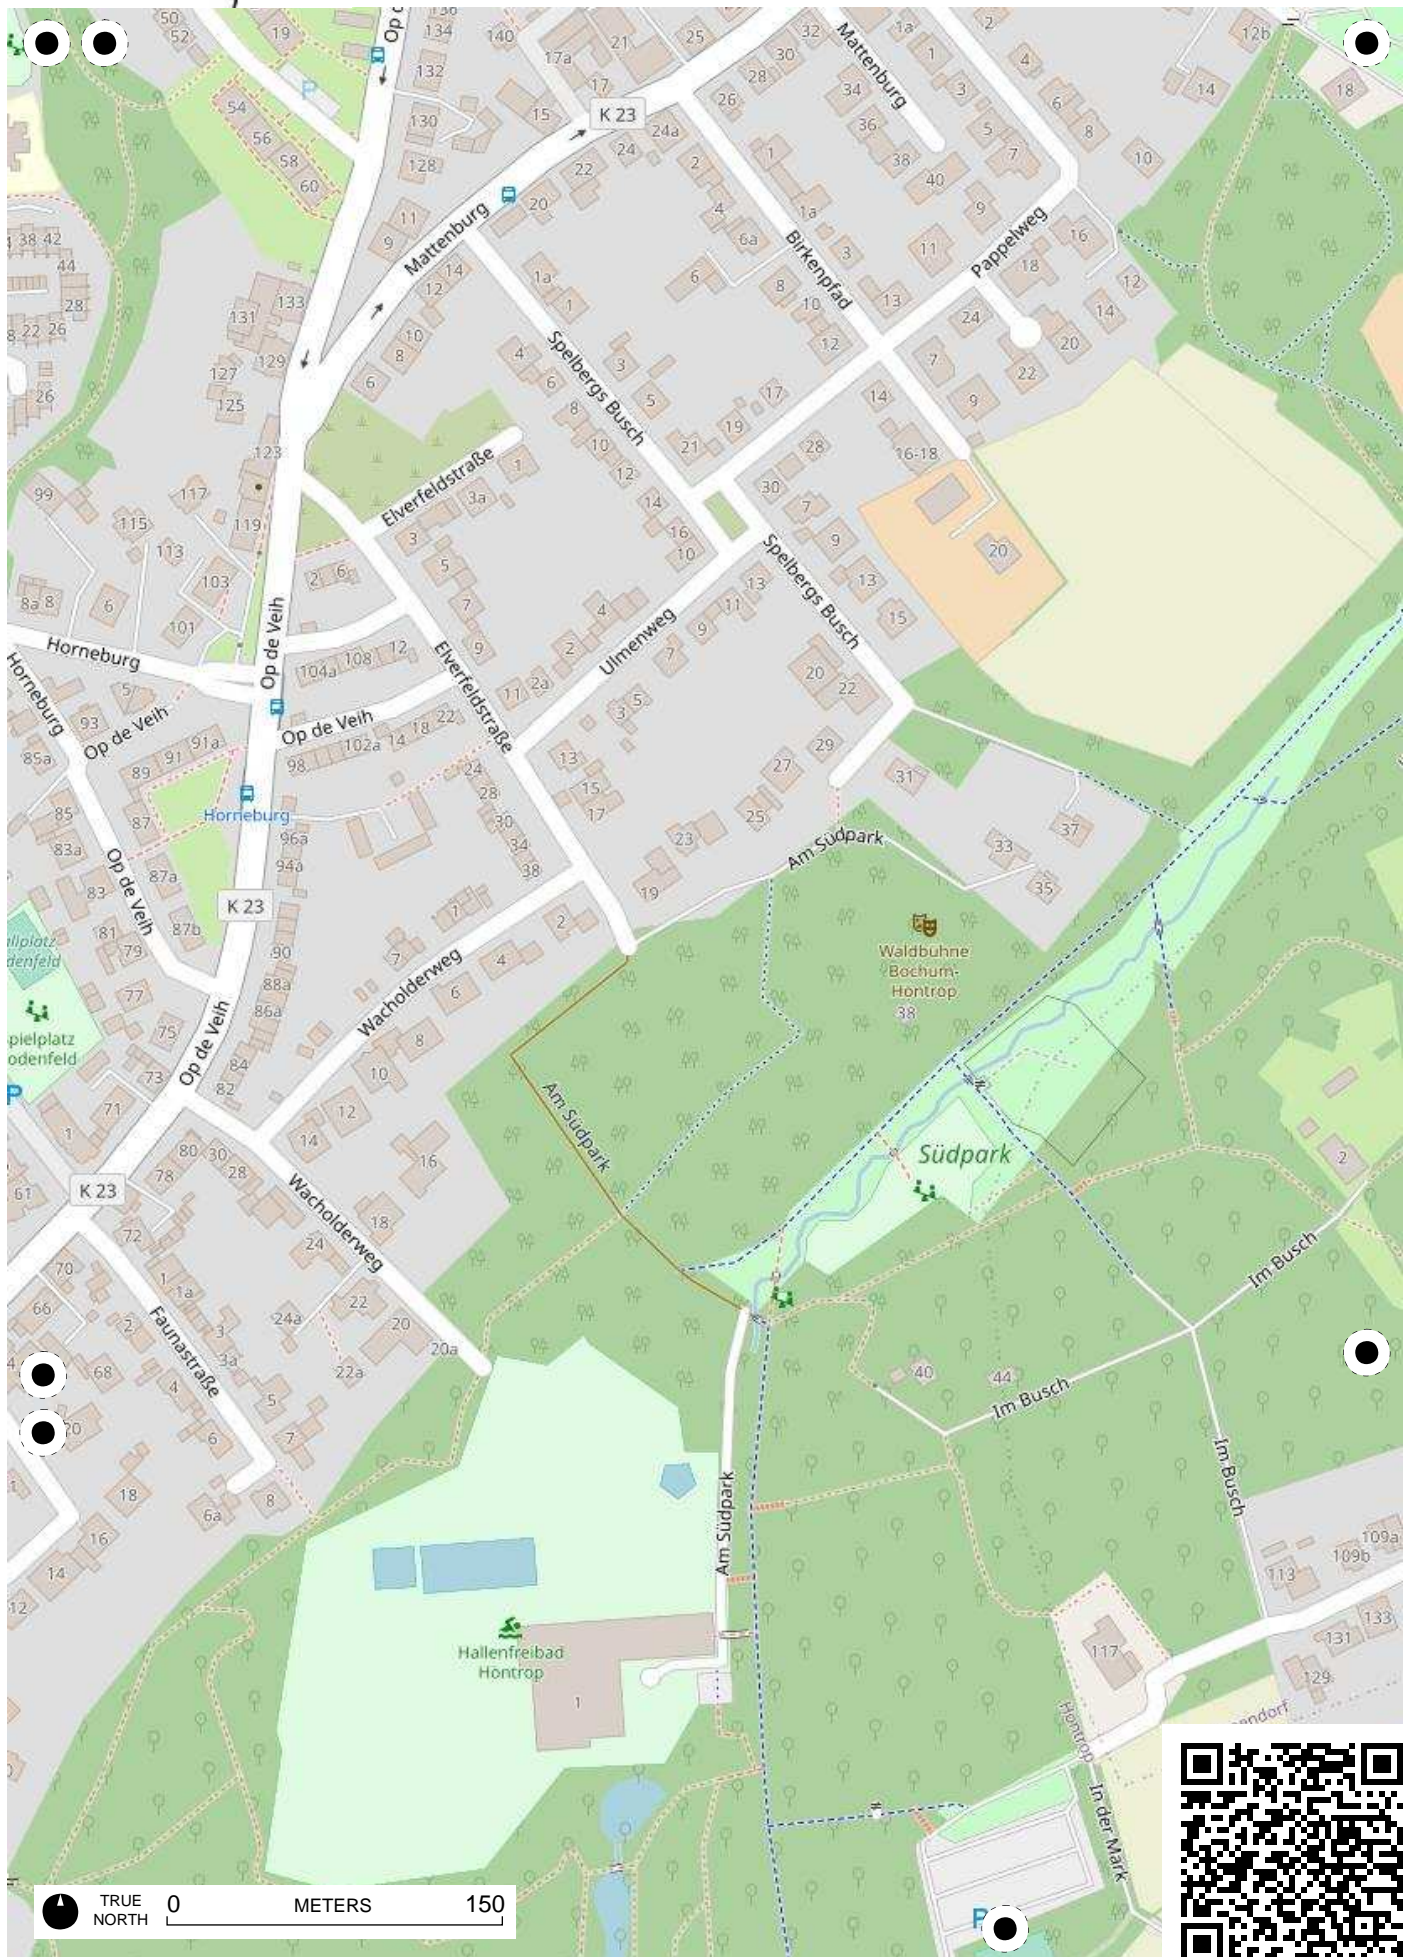

## 100 Jahre Radfahren in Bochum

Radweg-Kartierung 2020

OpenStreetMap  
Community Bochum

### BOCHUM Höntrop\_Eppendorf

TRUE NORTH 0 METERS 150

TRUE NORTH 0 METERS 150

TRUE NORTH 0 METERS 150

TRUE NORTH 0 METERS 150

TRUE NORTH 0 METERS 150