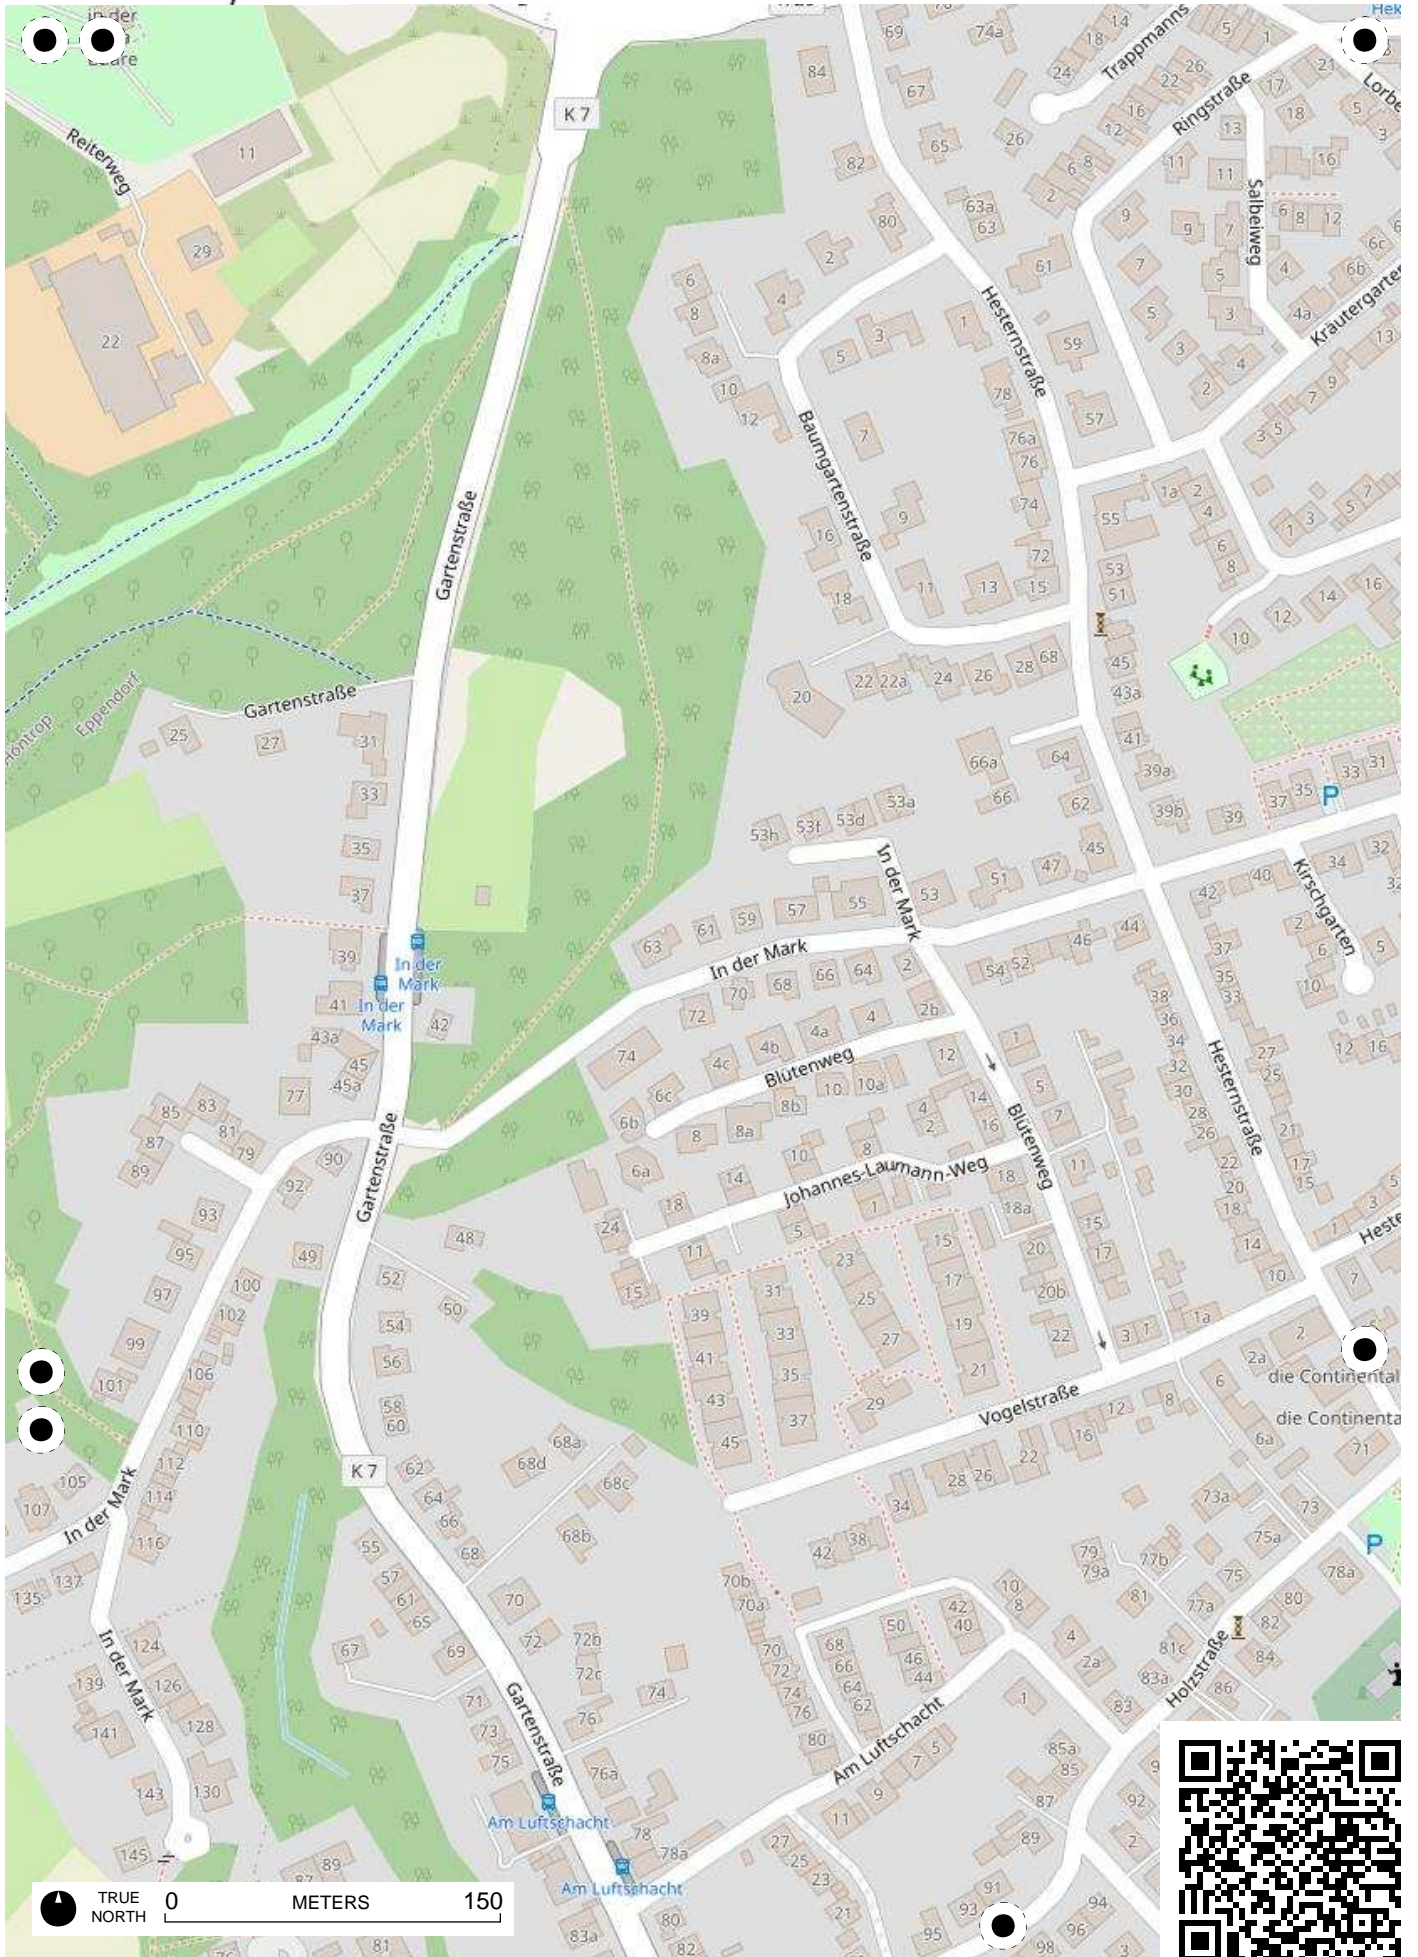

## 100 Jahre Radfahren in Bochum

Radweg-Kartierung 2020

OpenStreetMap  
Community Bochum

### BOCHUM Höntrop\_Eppendorf

TRUE NORTH 0 METERS 150

TRUE NORTH 0 METERS 150

TRUE NORTH 0 METERS 150

TRUE NORTH 0 METERS 150

TRUE NORTH 0 METERS 150