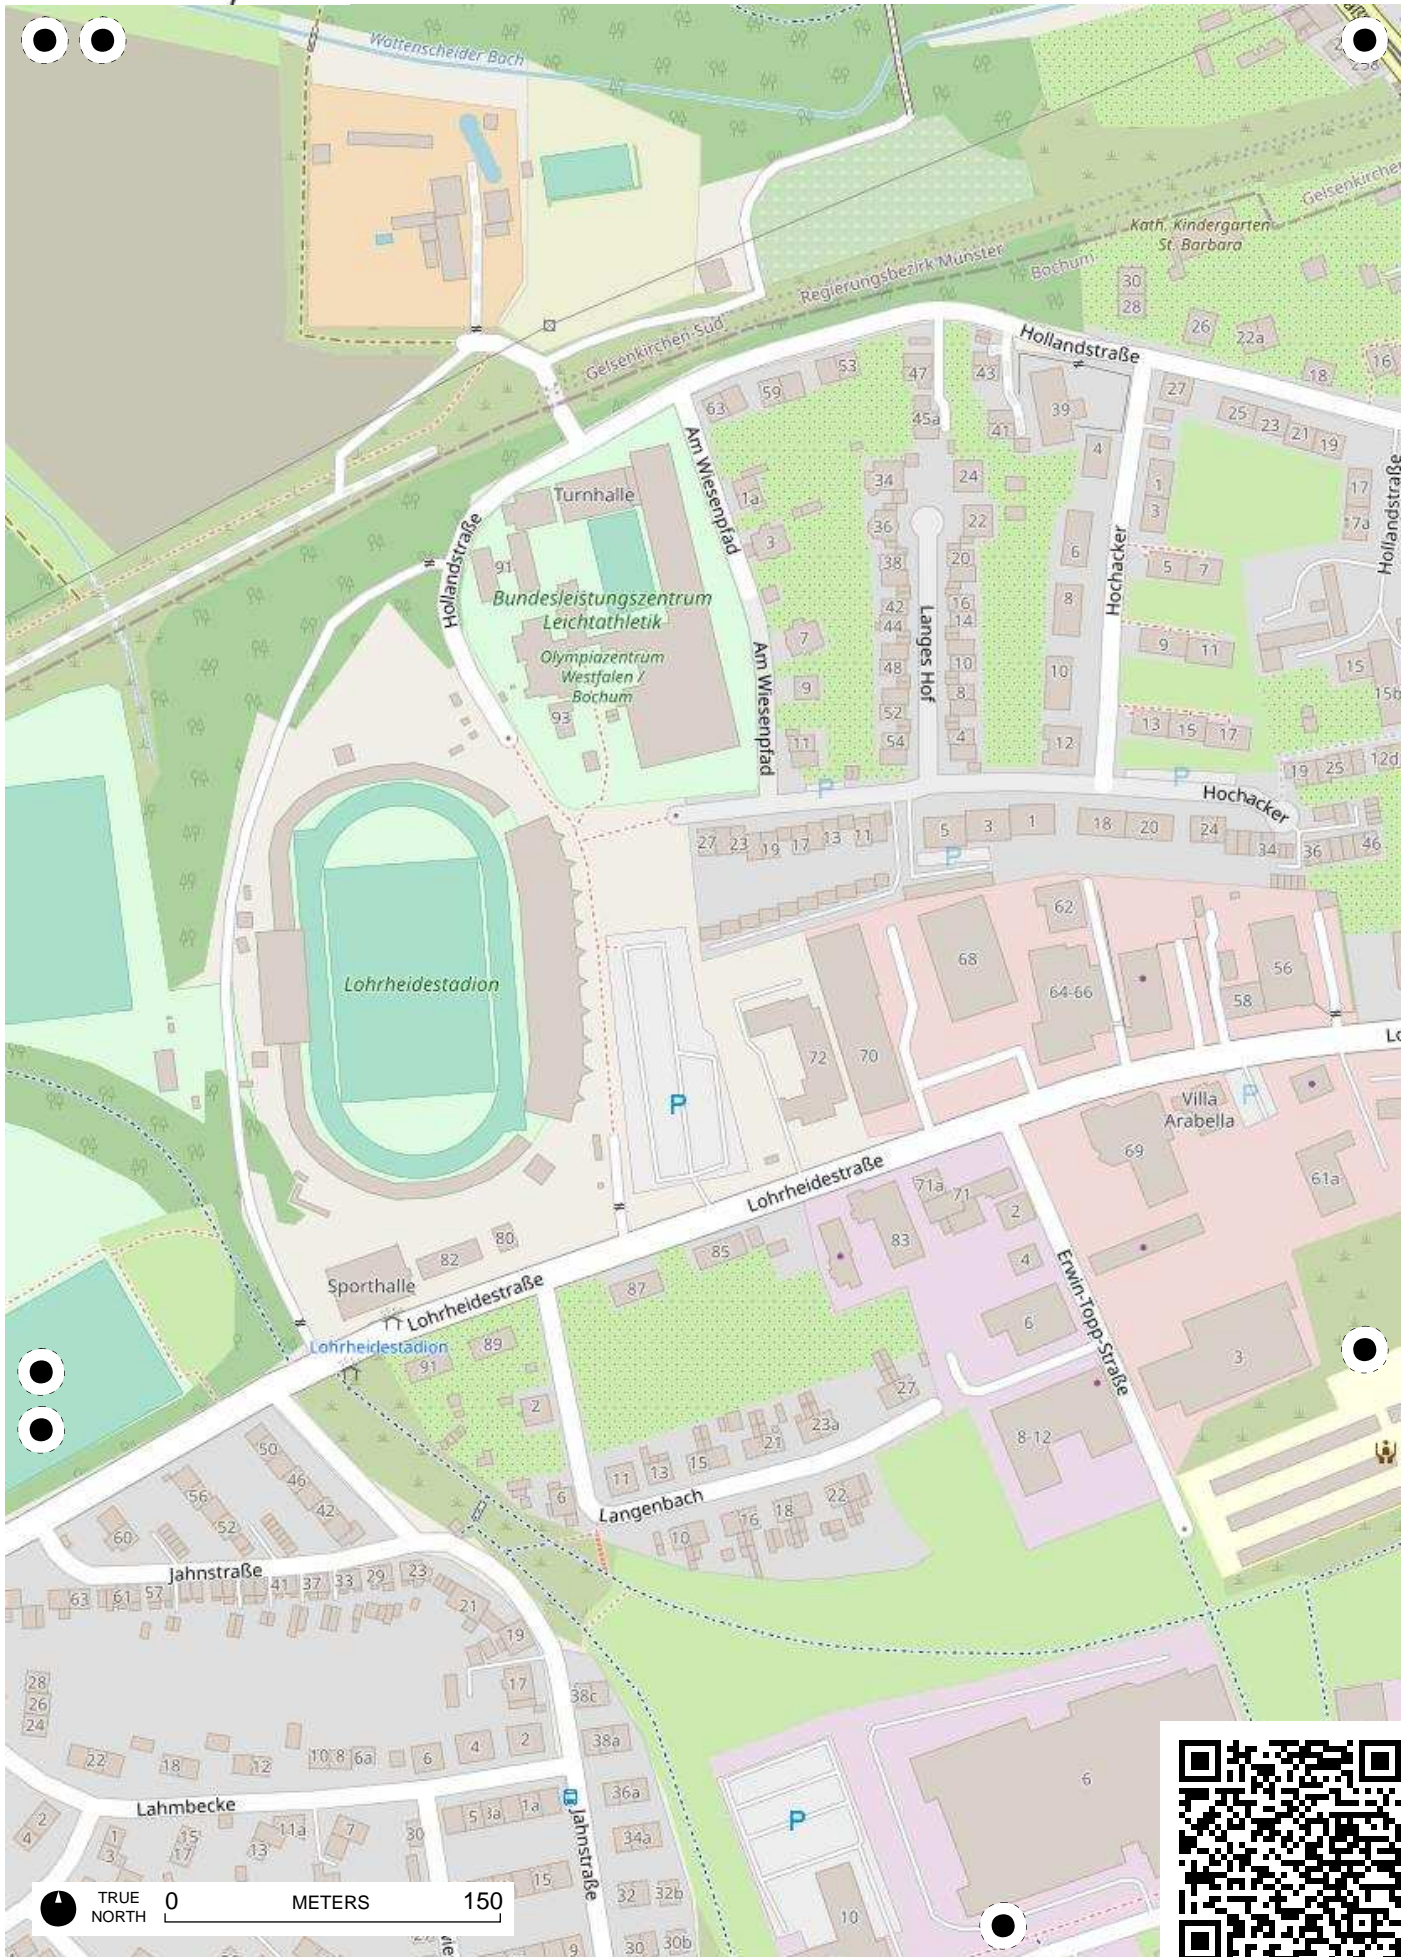

## 100 Jahre Radfahren in Bochum

Radweg-Kartierung 2020

OpenStreetMap  
Community Bochum

**BOCHUM**

**Bergen Hiltrop**

TRUE NORTH 0 METERS 150

TRUE NORTH 0 METERS 150

TRUE NORTH 0 METERS 150

TRUE NORTH 0 METERS 150