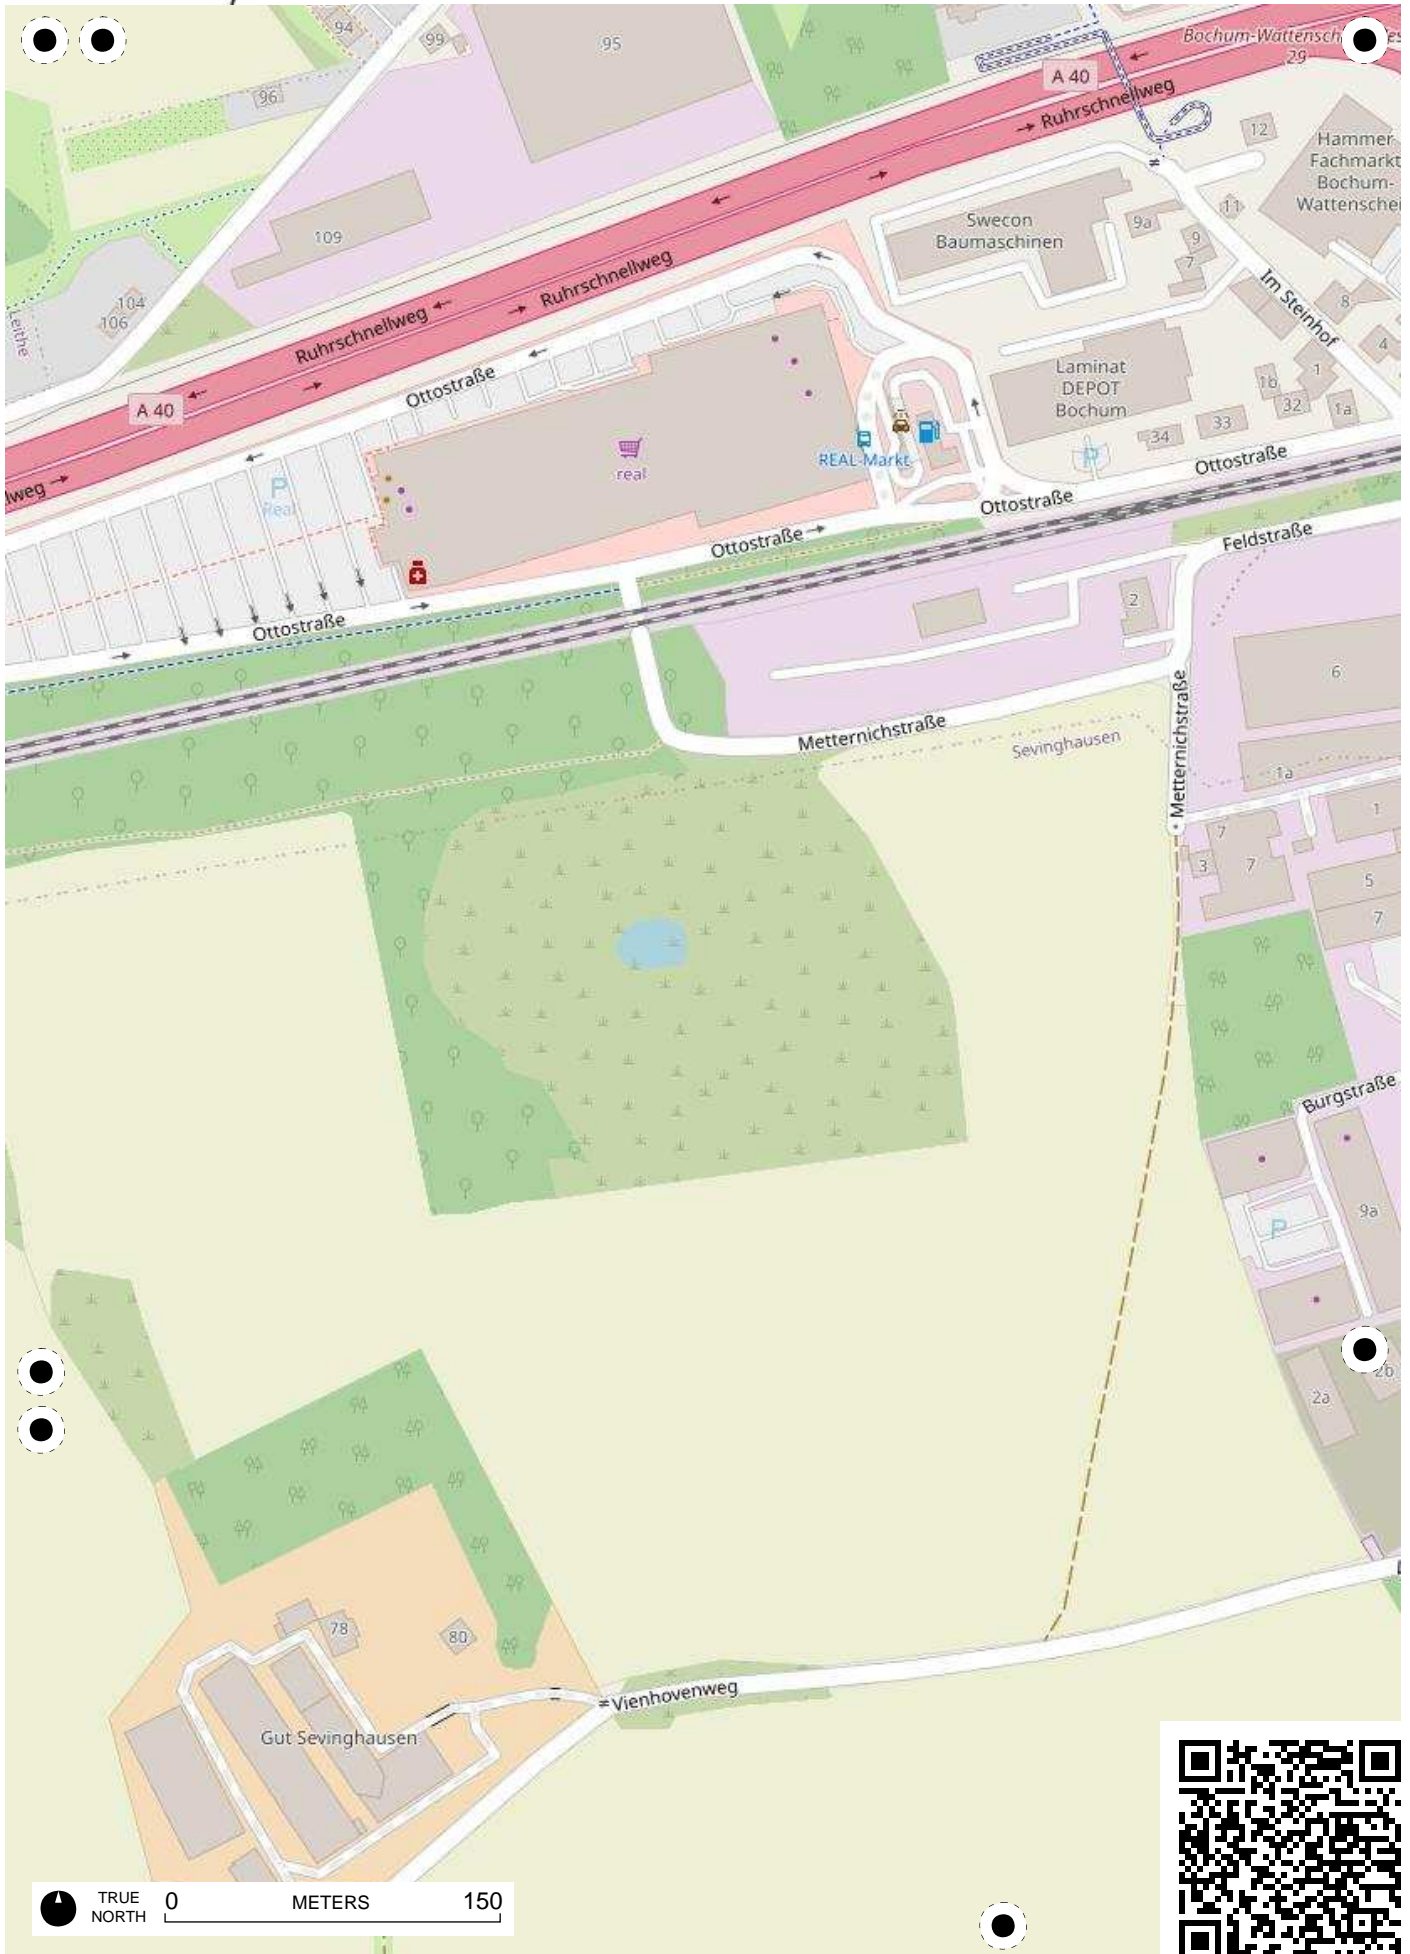

## 100 Jahre Radfahren in Bochum

Radweg-Kartierung 2020

OpenStreetMap  
Community Bochum

**BOCHUM**

**Bergen Hiltrop**

TRUE NORTH 0 METERS 150

TRUE NORTH 0 METERS 150

TRUE NORTH 0 METERS 150

TRUE NORTH 0 METERS 150