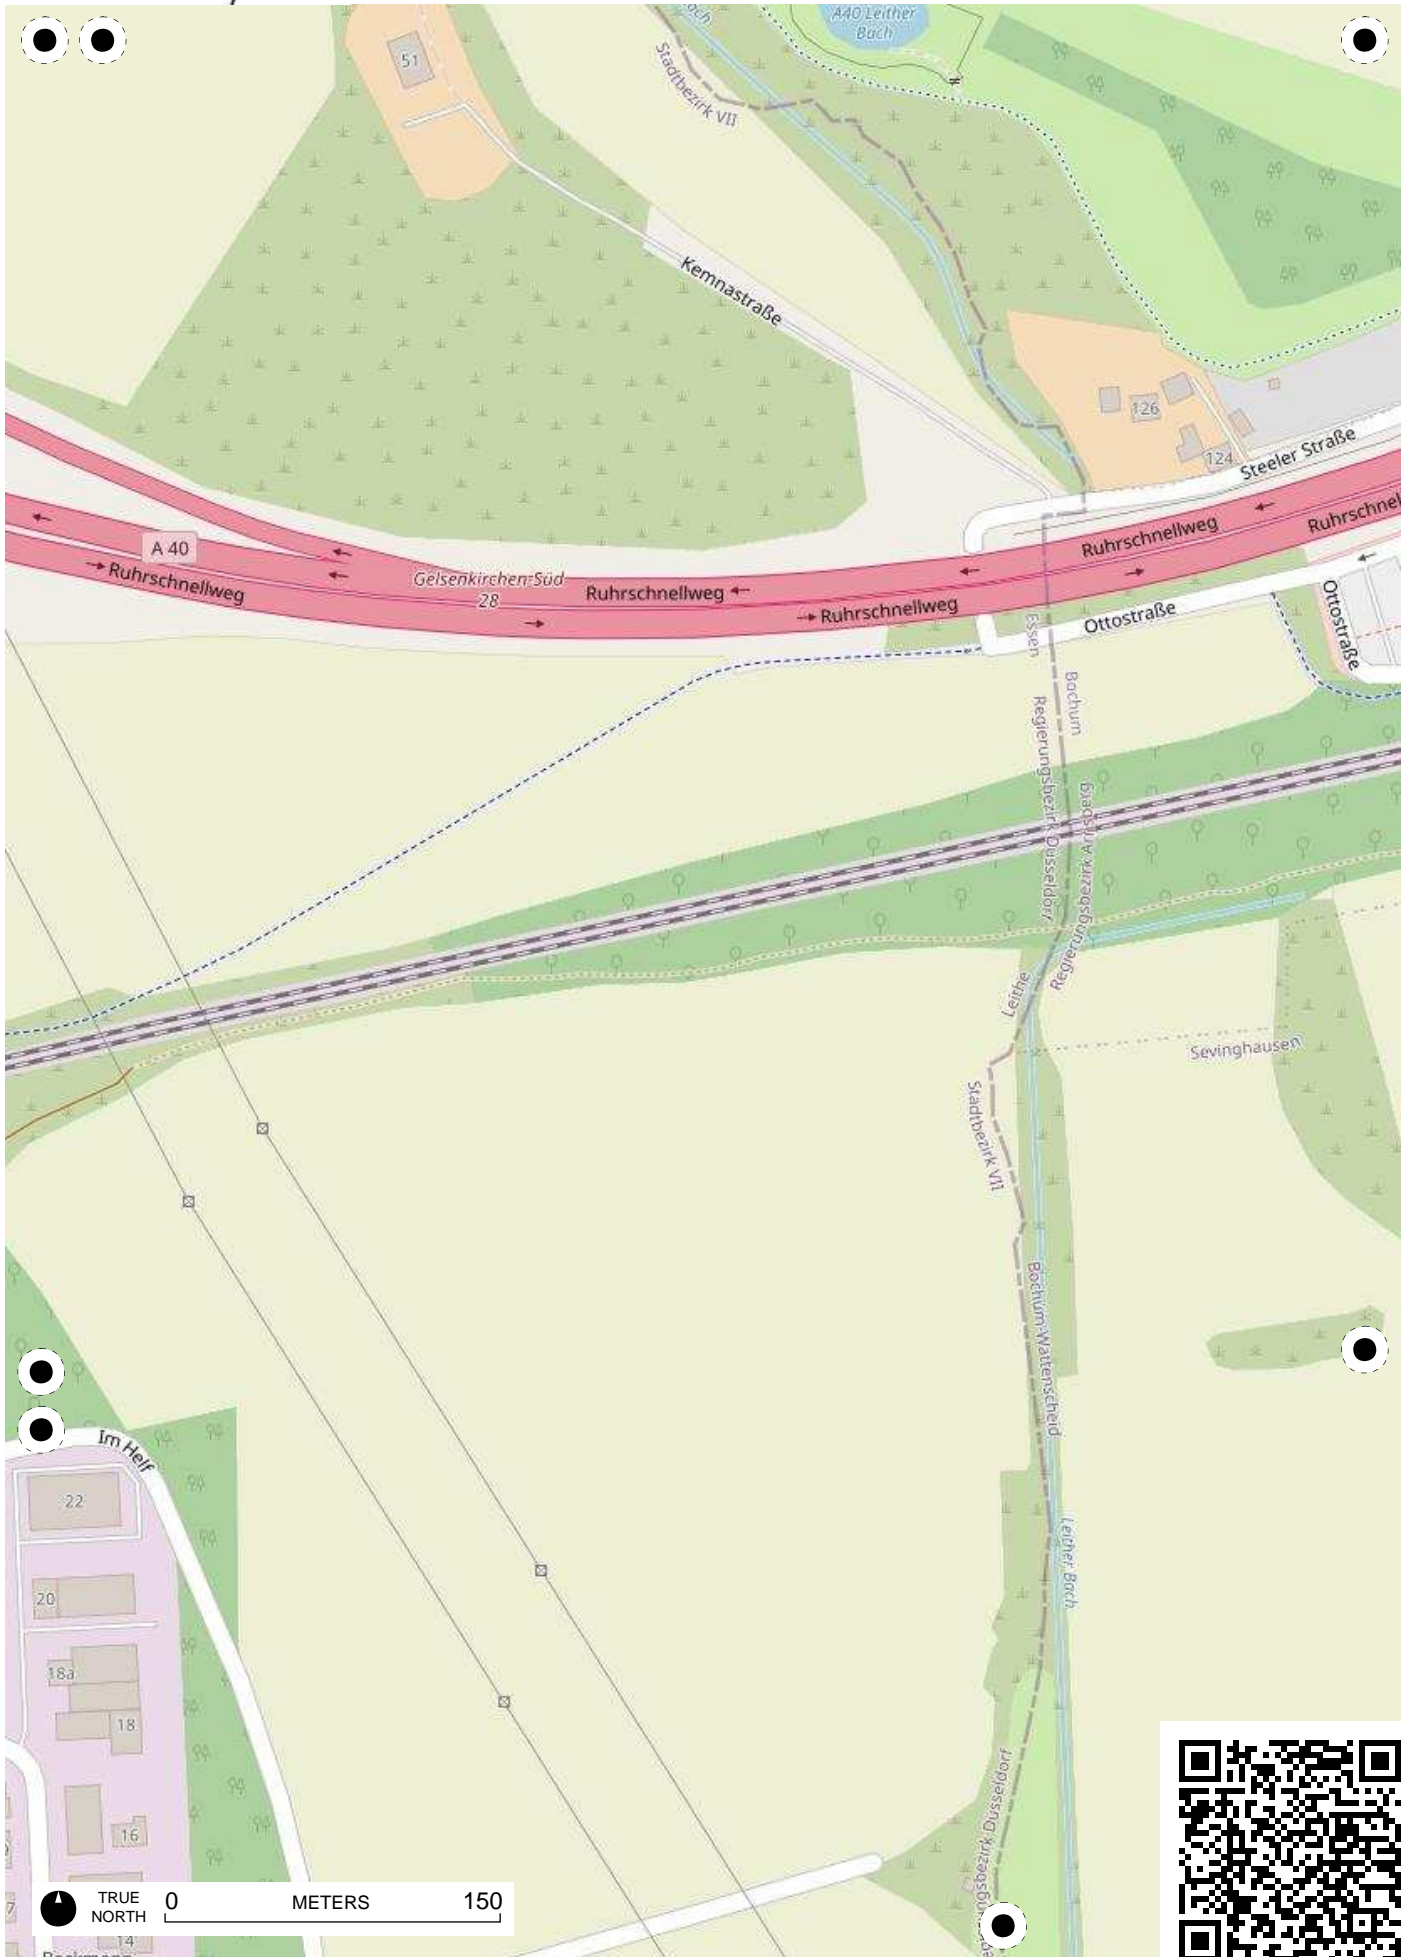

## 100 Jahre Radfahren in Bochum

Radweg-Kartierung 2020

OpenStreetMap  
Community Bochum

**BOCHUM**

**Bergen Hiltrop**

TRUE NORTH 0 METERS 150

TRUE NORTH 0 METERS 150

TRUE NORTH 0 METERS 150

TRUE NORTH 0 METERS 150