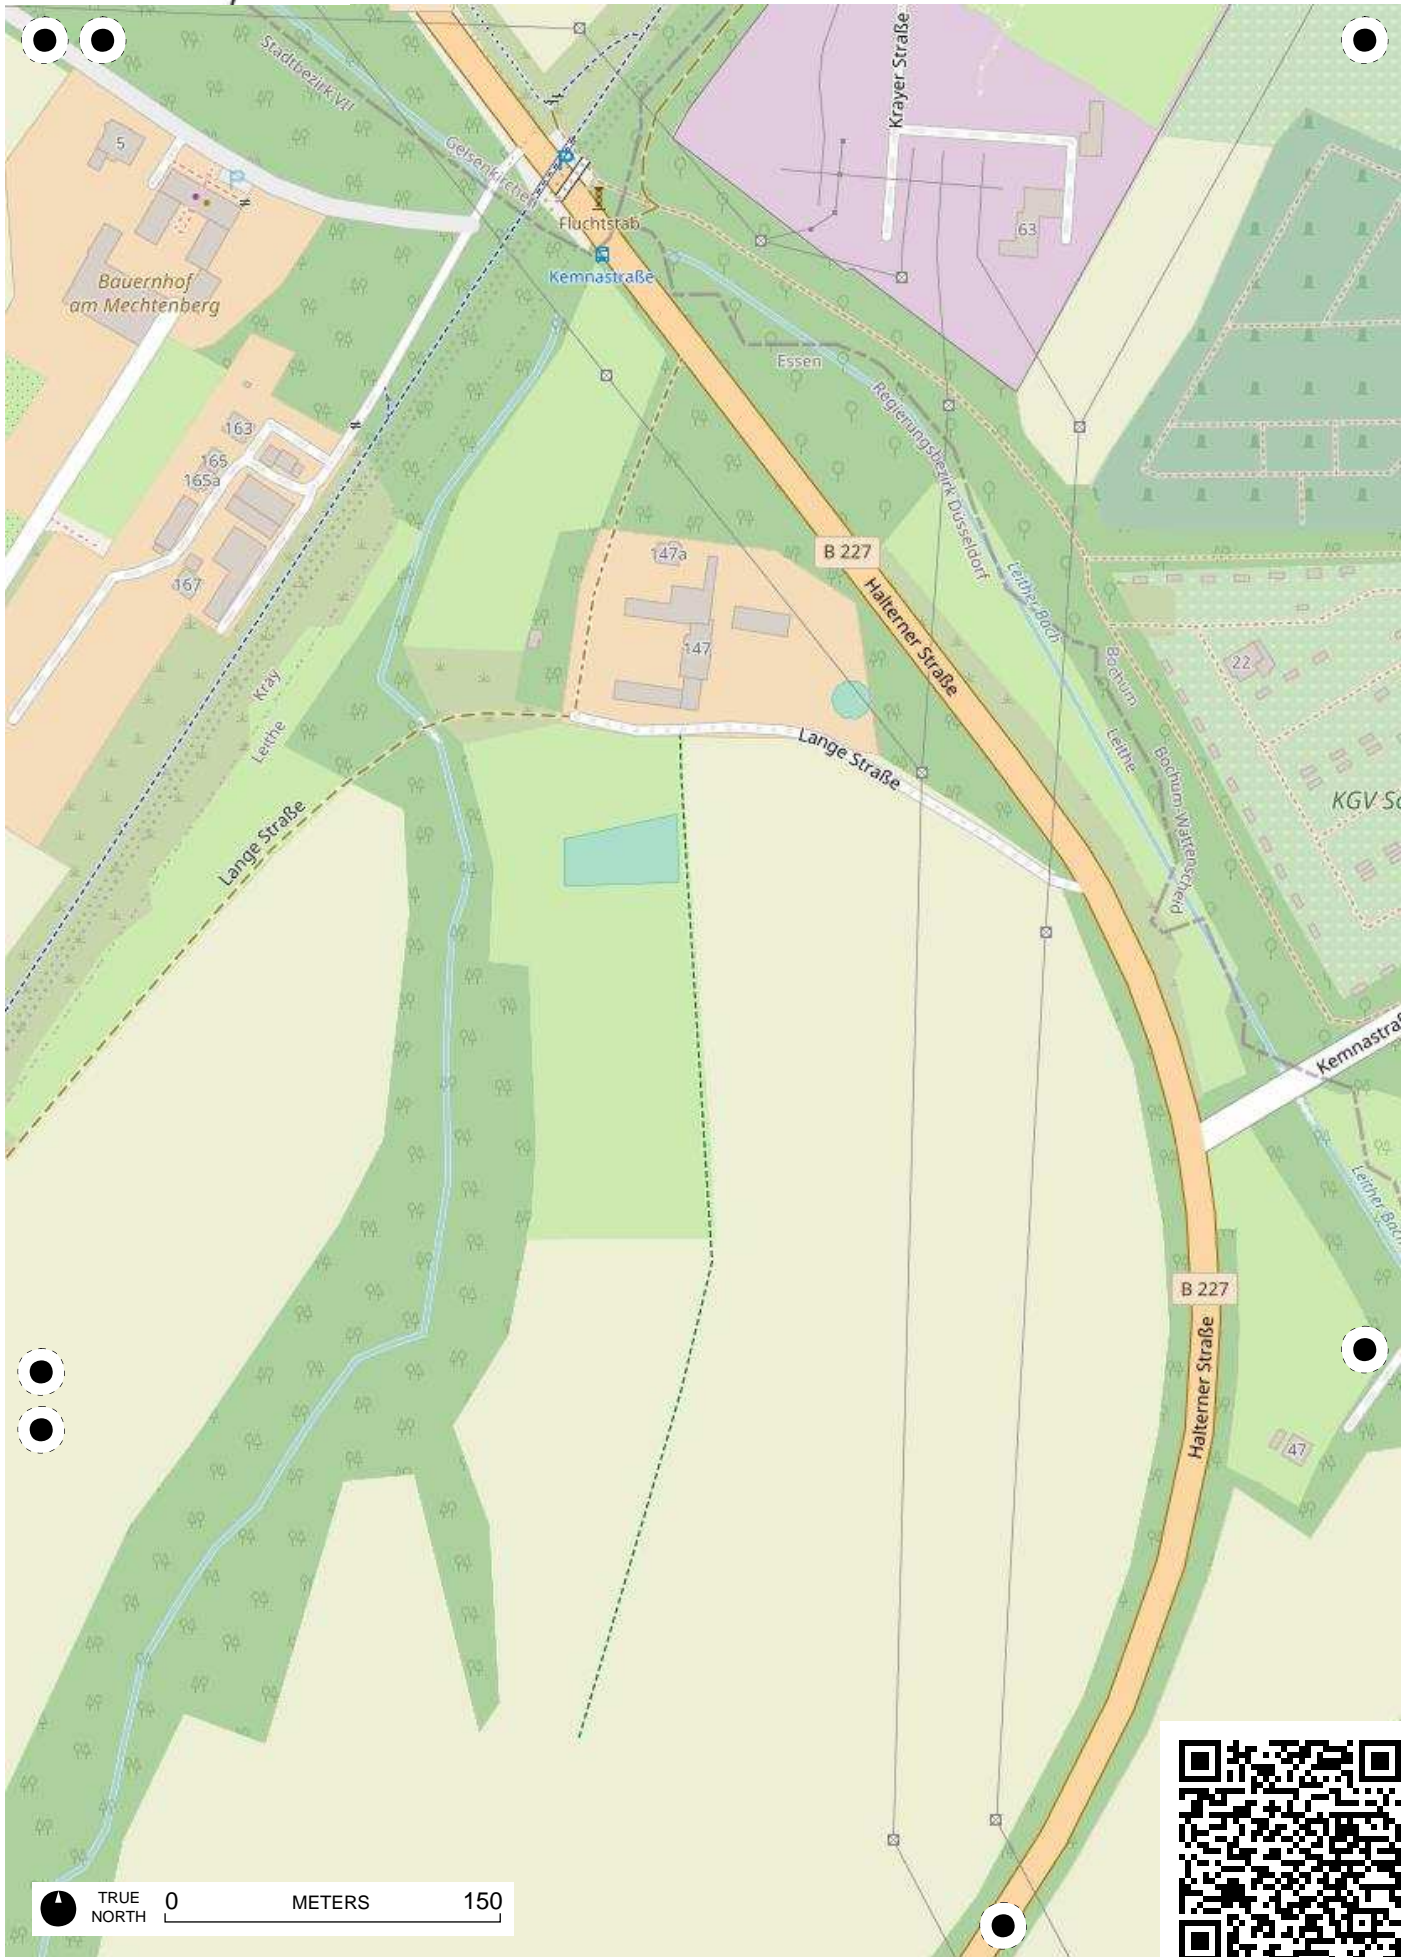

## 100 Jahre Radfahren in Bochum

Radweg-Kartierung 2020

OpenStreetMap  
Community Bochum

**BOCHUM**

**Bergen Hiltrop**

TRUE NORTH 0 METERS 150

TRUE NORTH 0 METERS 150

TRUE NORTH 0 METERS 150

TRUE NORTH 0 METERS 150