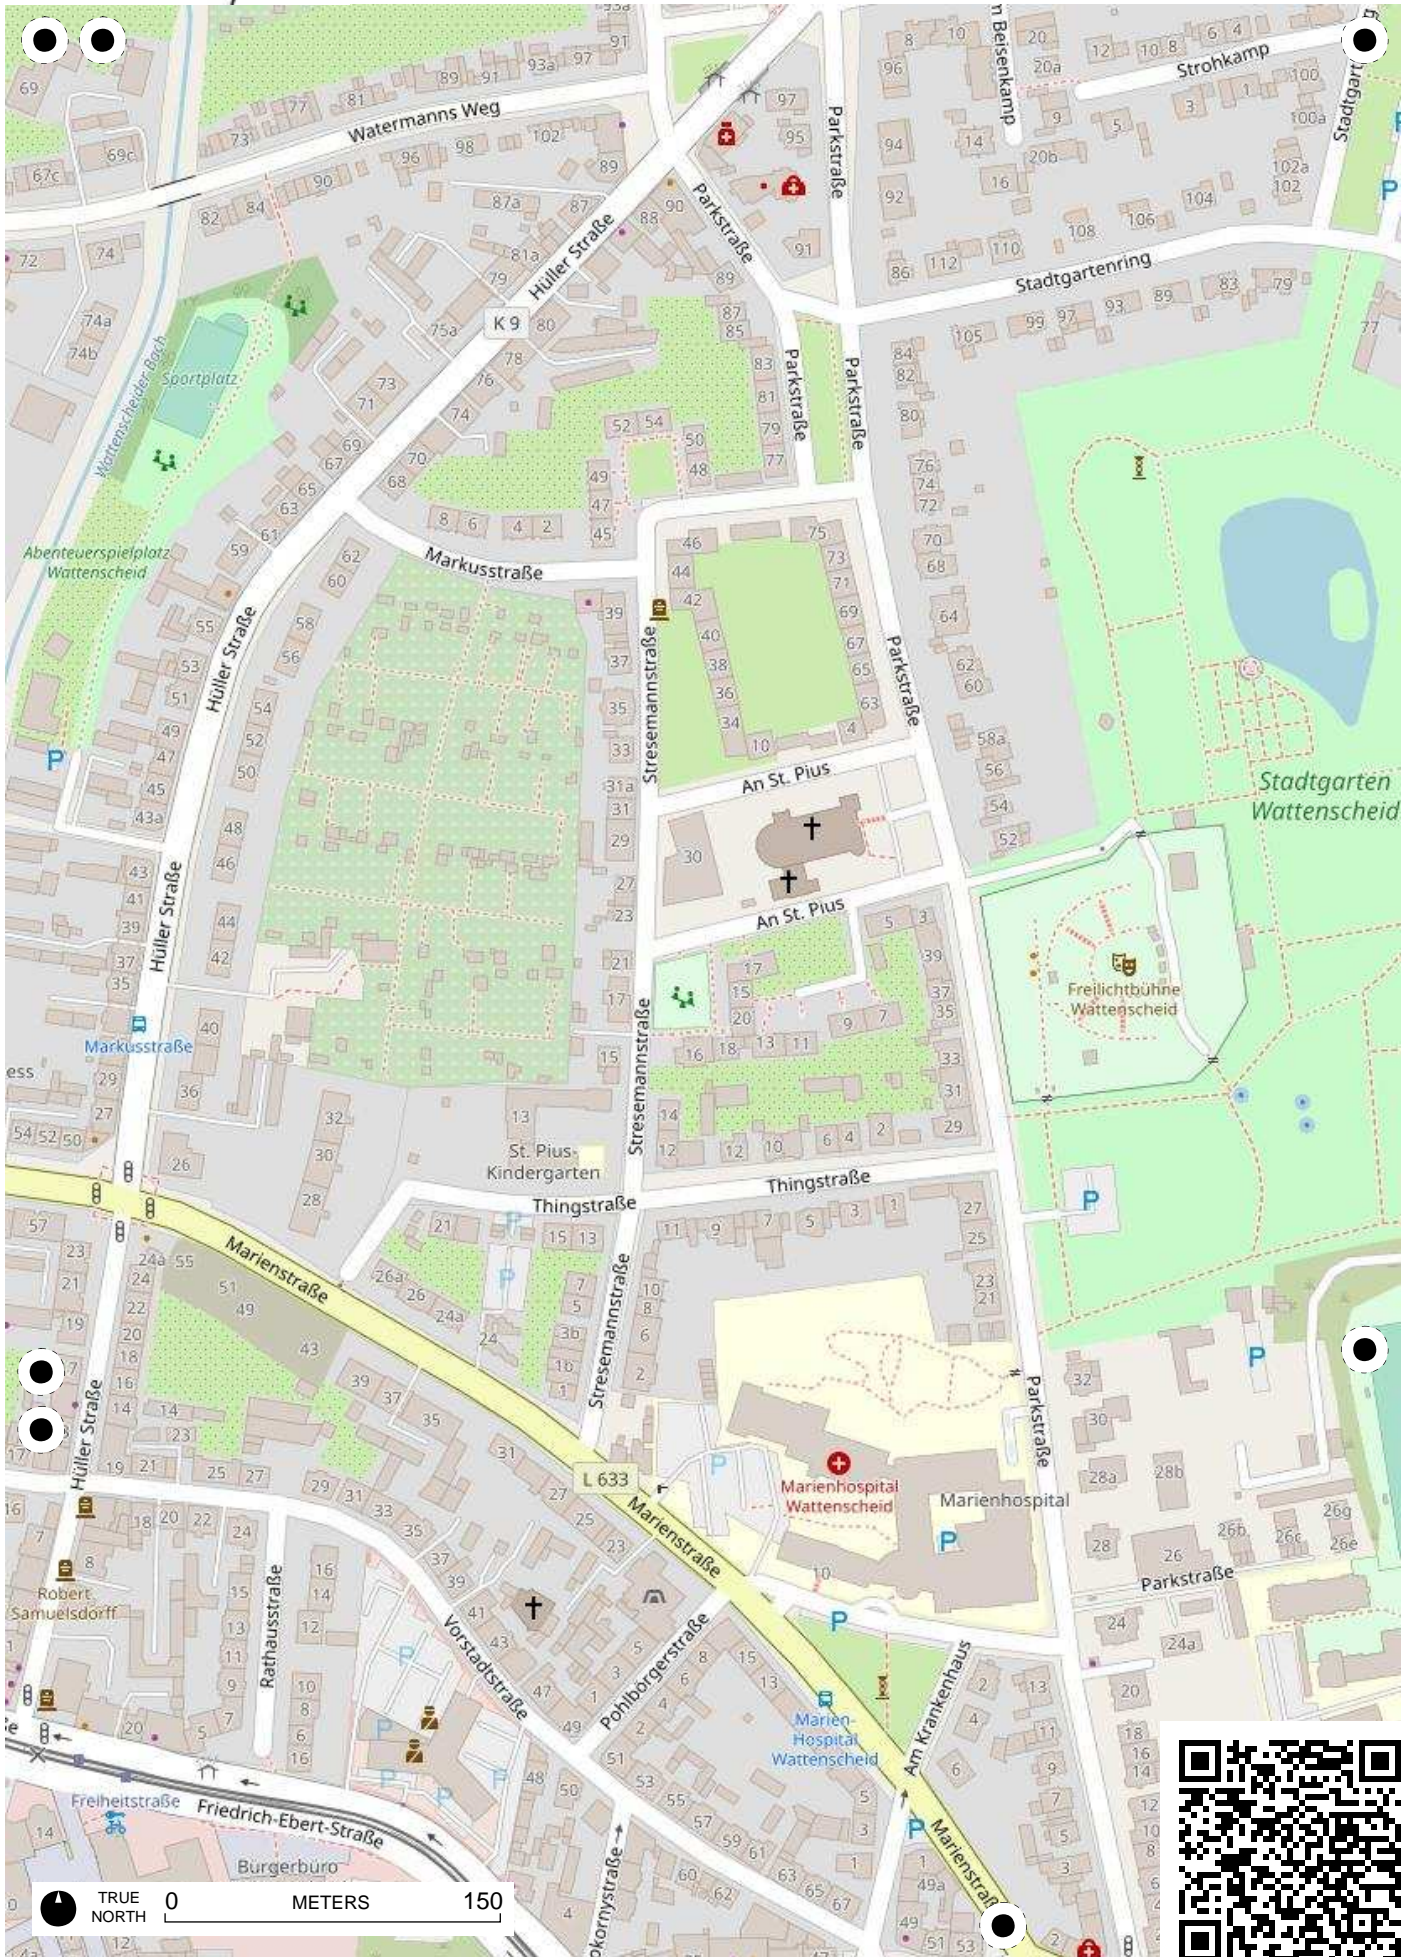

## 100 Jahre Radfahren in Bochum

Radweg-Kartierung 2020

OpenStreetMap  
Community Bochum

**BOCHUM**

**Bergen Hiltrop**

TRUE NORTH 0 METERS 150

TRUE NORTH 0 METERS 150

TRUE NORTH 0 METERS 150

TRUE NORTH 0 METERS 150