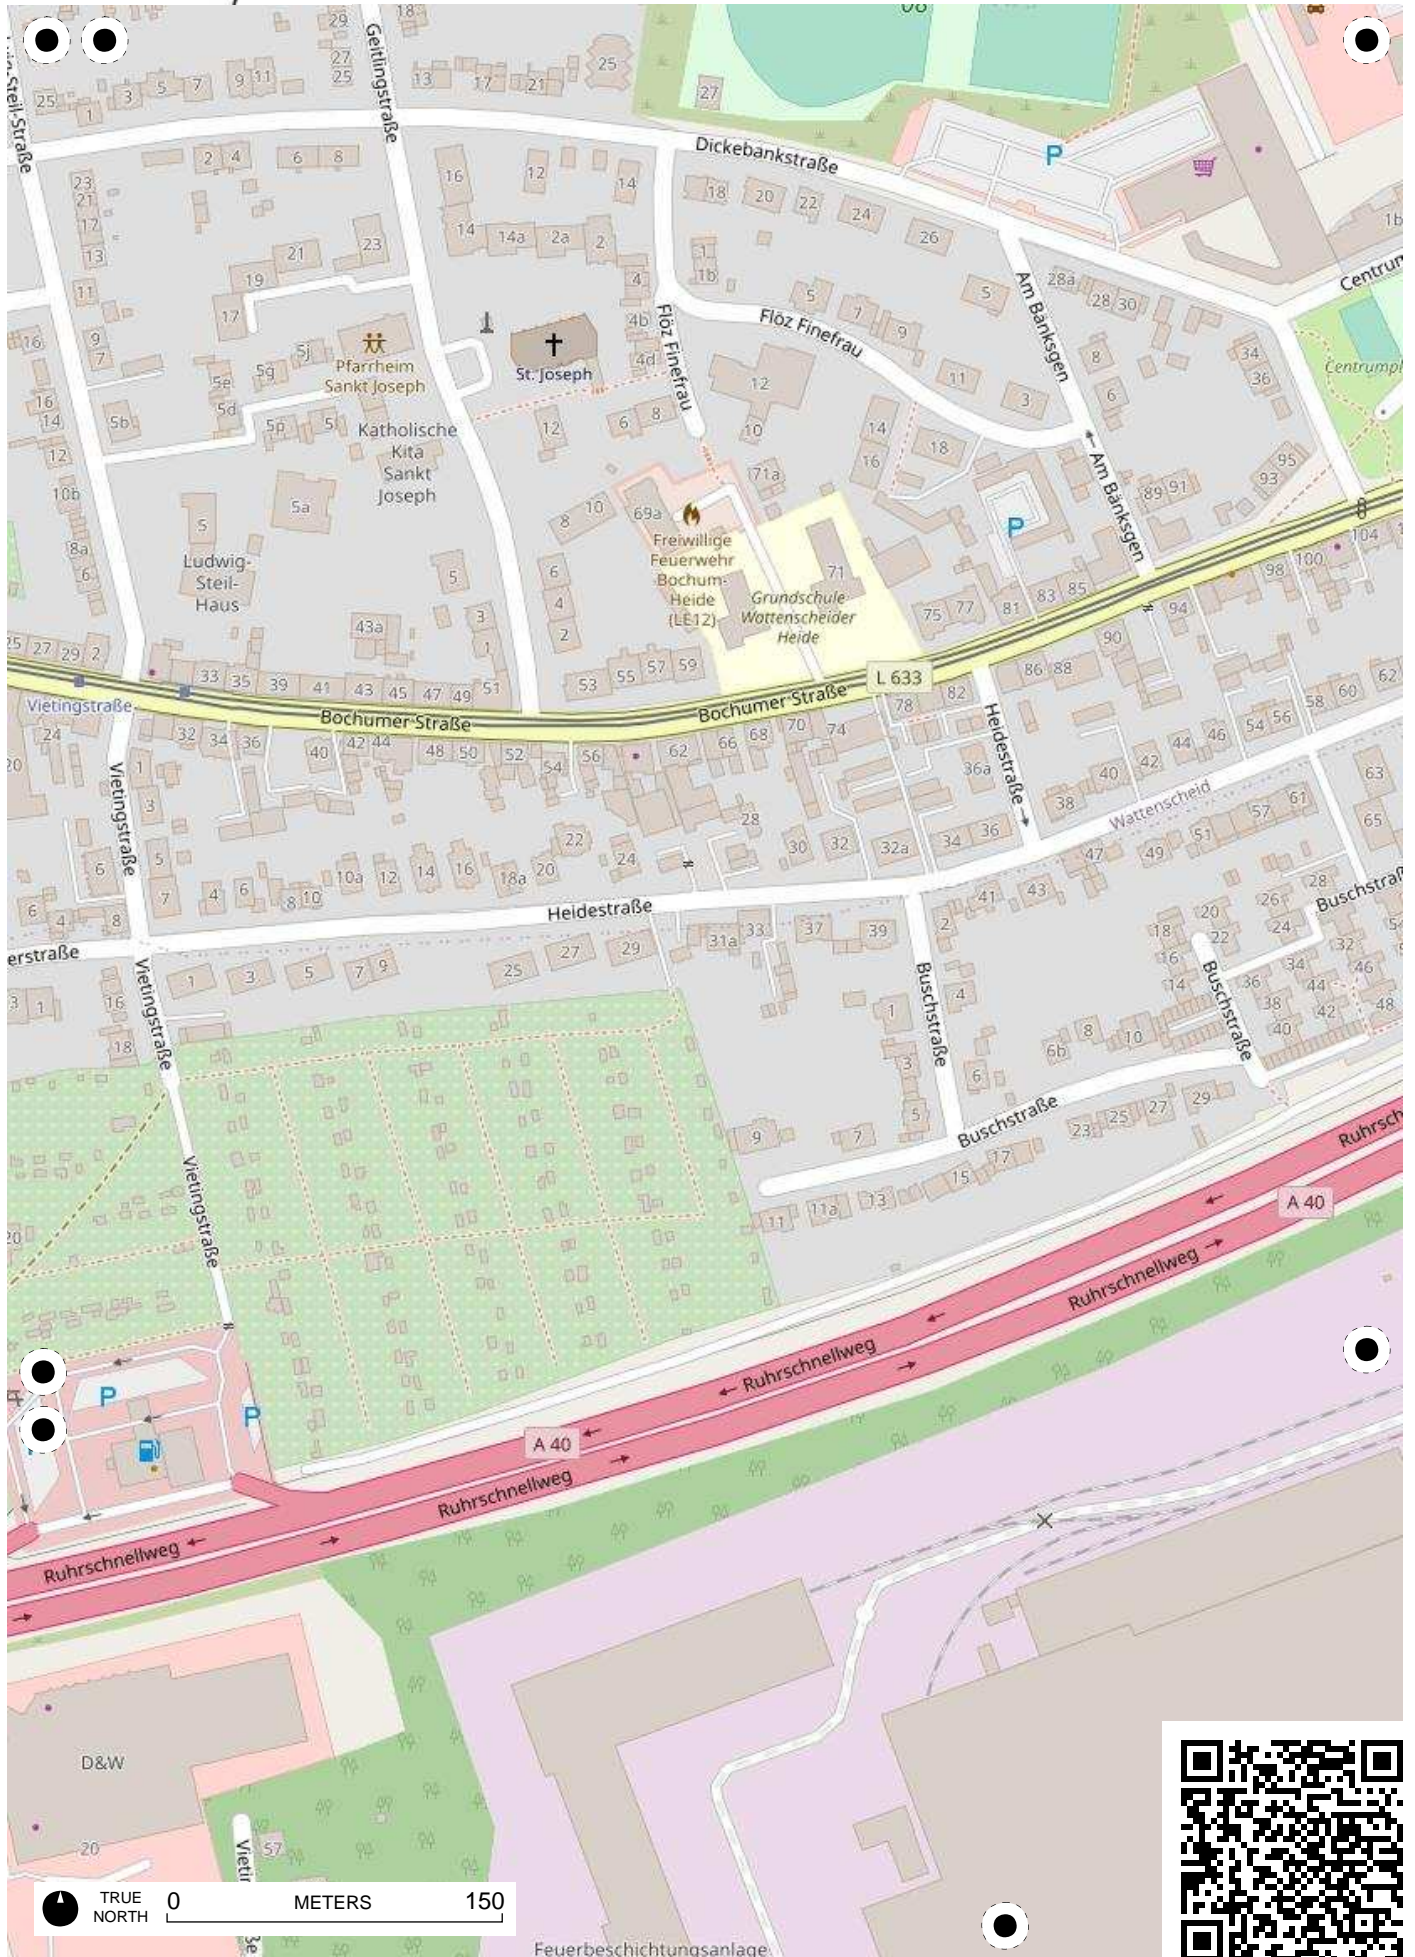

## 100 Jahre Radfahren in Bochum

Radweg-Kartierung 2020

OpenStreetMap  
Community Bochum

**BOCHUM**

**Bergen Hiltrop**

TRUE NORTH 0 METERS 150

TRUE NORTH 0 METERS 150

TRUE NORTH 0 METERS 150

TRUE NORTH 0 METERS 150