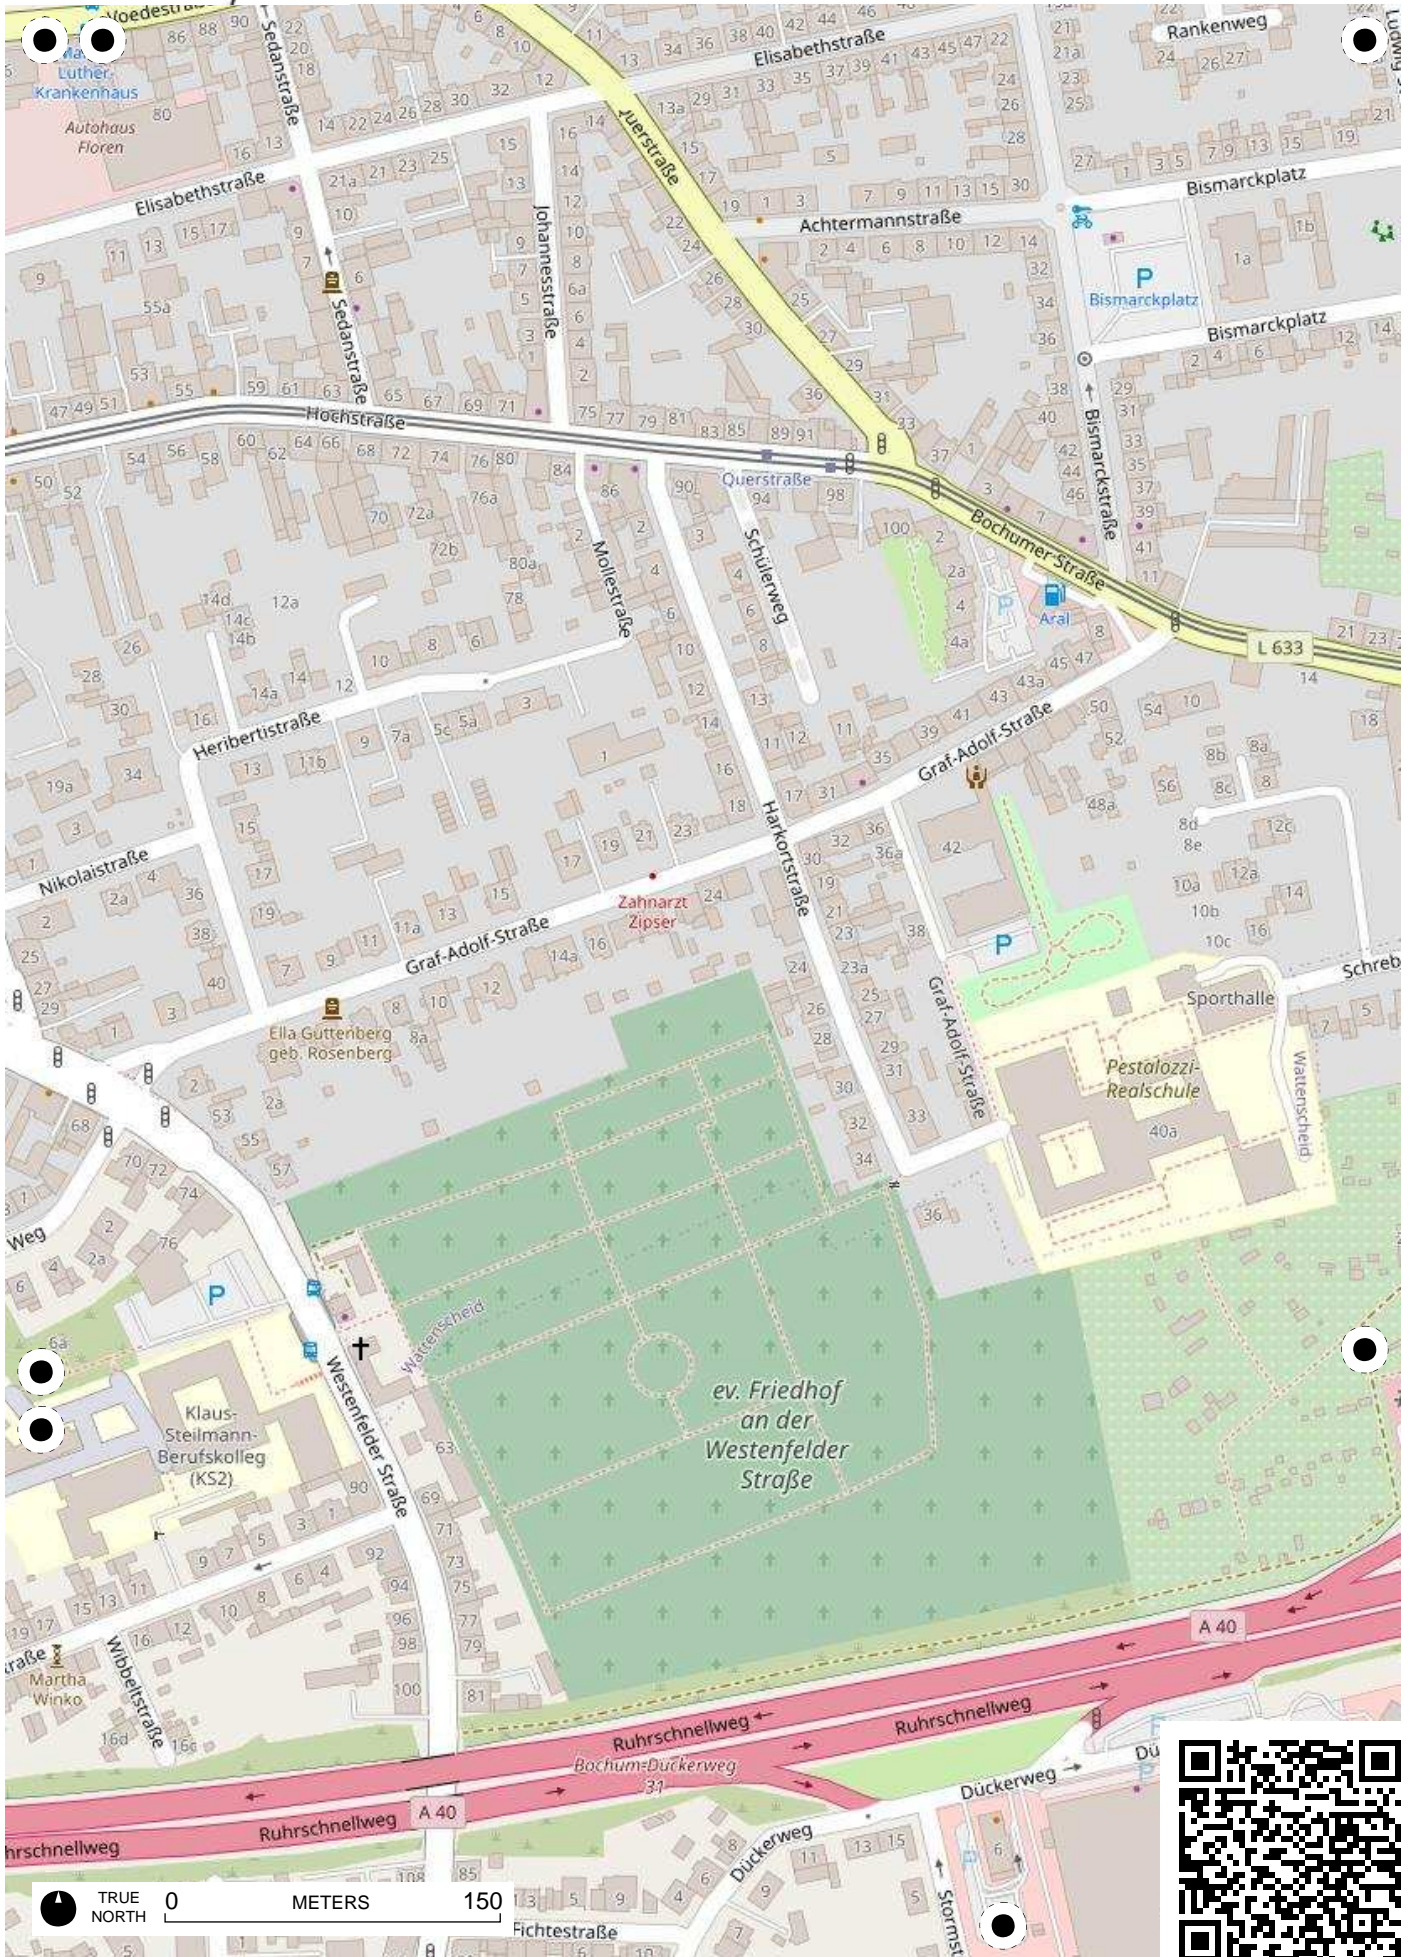

## 100 Jahre Radfahren in Bochum

Radweg-Kartierung 2020

OpenStreetMap  
Community Bochum

**BOCHUM**

**Bergen Hiltrop**

TRUE NORTH 0 METERS 150

TRUE NORTH 0 METERS 150

TRUE NORTH 0 METERS 150

TRUE NORTH 0 METERS 150