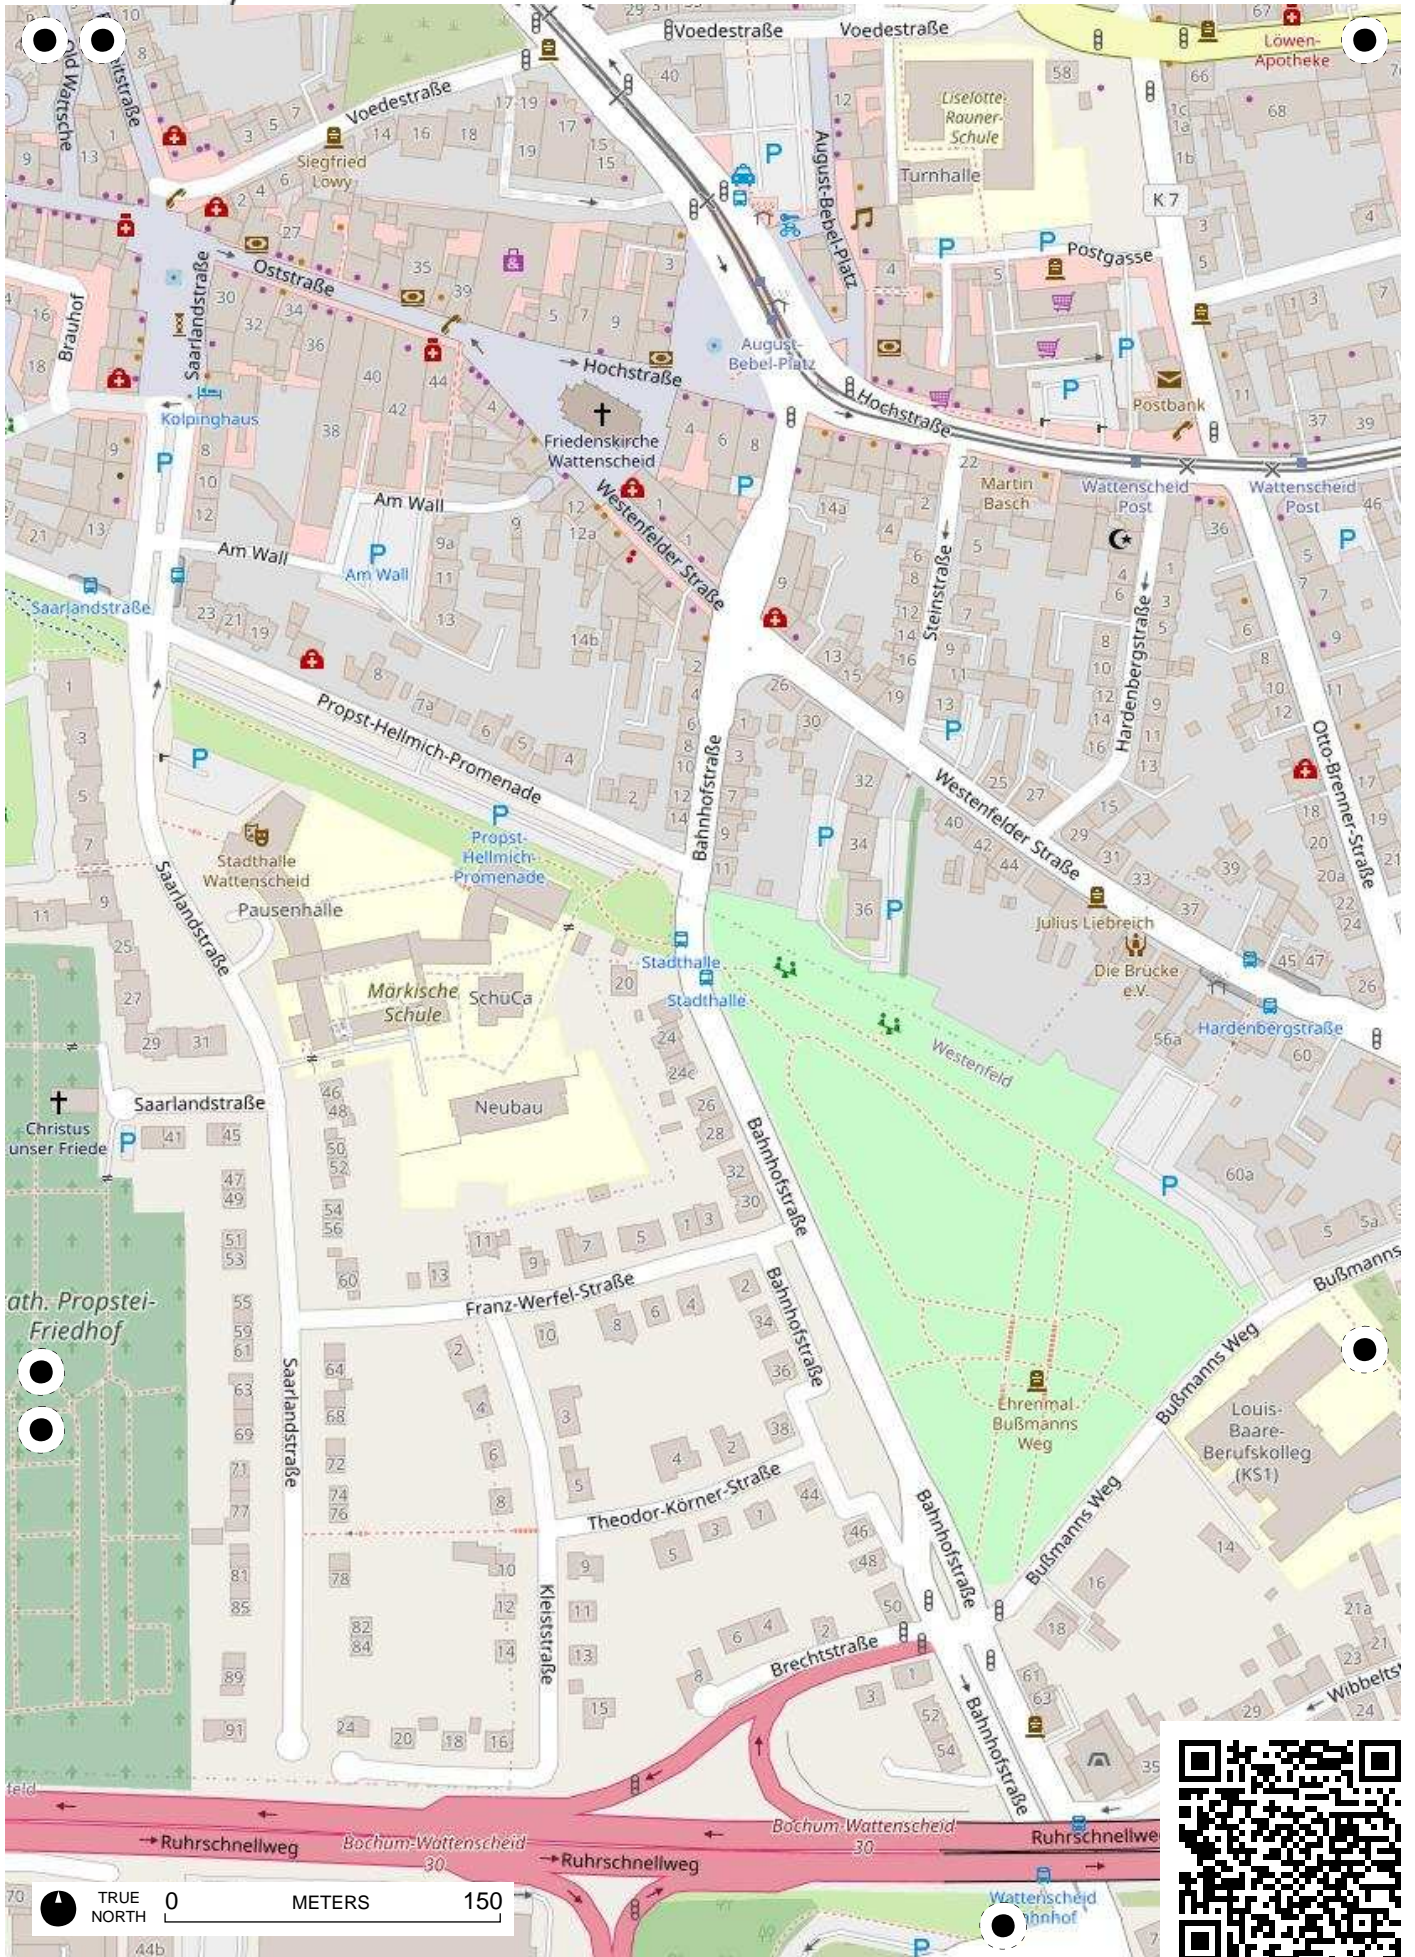

## 100 Jahre Radfahren in Bochum

Radweg-Kartierung 2020

OpenStreetMap  
Community Bochum

**BOCHUM**

**Bergen Hiltrop**

TRUE NORTH 0 METERS 150

TRUE NORTH 0 METERS 150

TRUE NORTH 0 METERS 150

TRUE NORTH 0 METERS 150