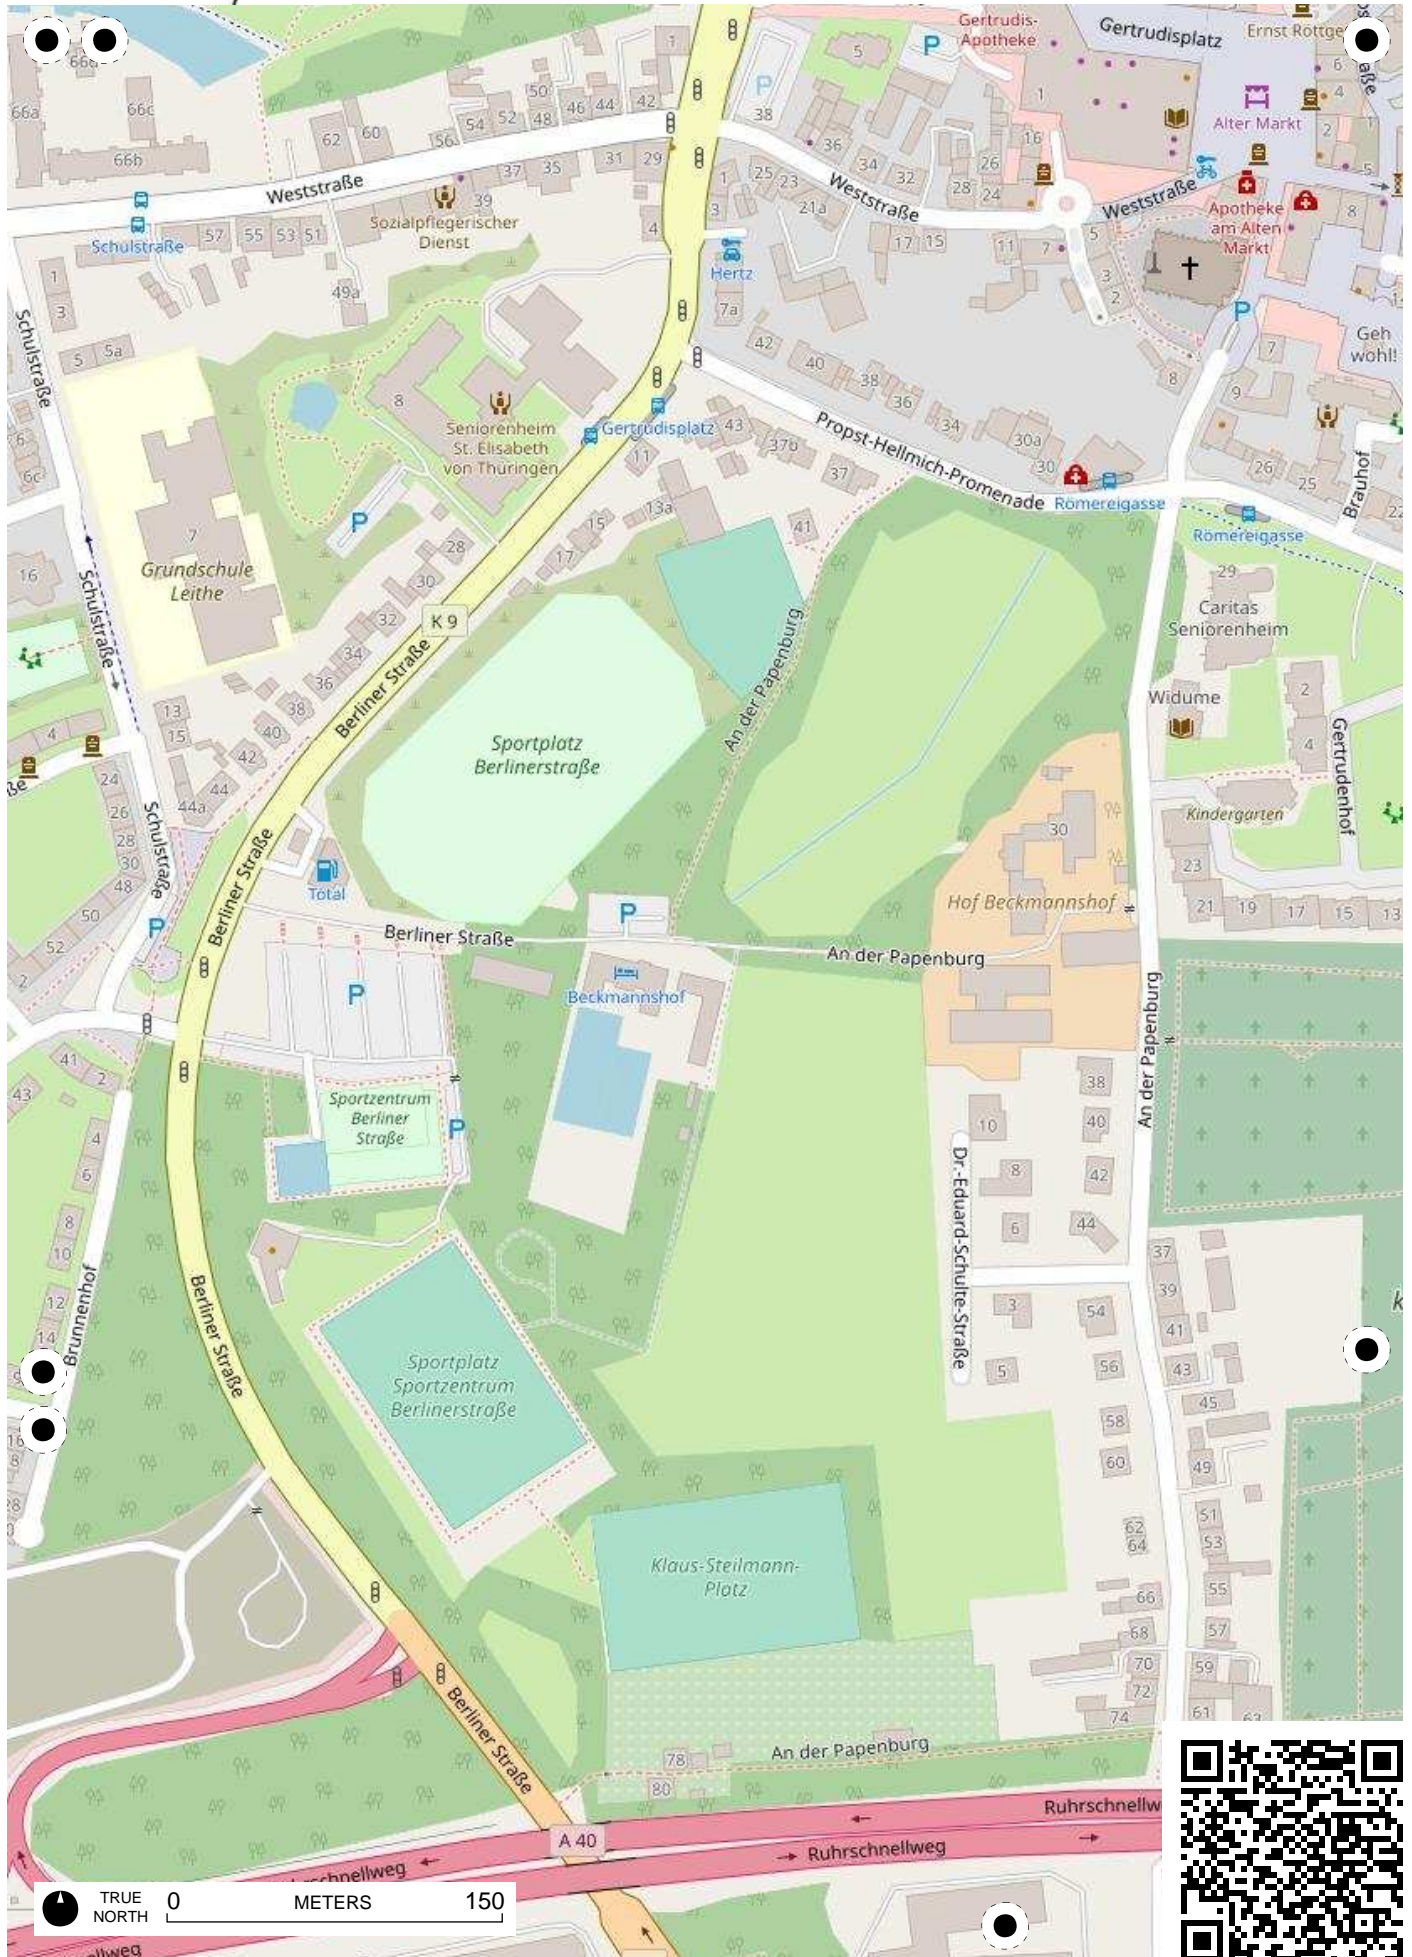

## 100 Jahre Radfahren in Bochum

Radweg-Kartierung 2020

OpenStreetMap  
Community Bochum

**BOCHUM**

**Bergen Hiltrop**

TRUE NORTH 0 METERS 150

TRUE NORTH 0 METERS 150

TRUE NORTH 0 METERS 150

TRUE NORTH 0 METERS 150