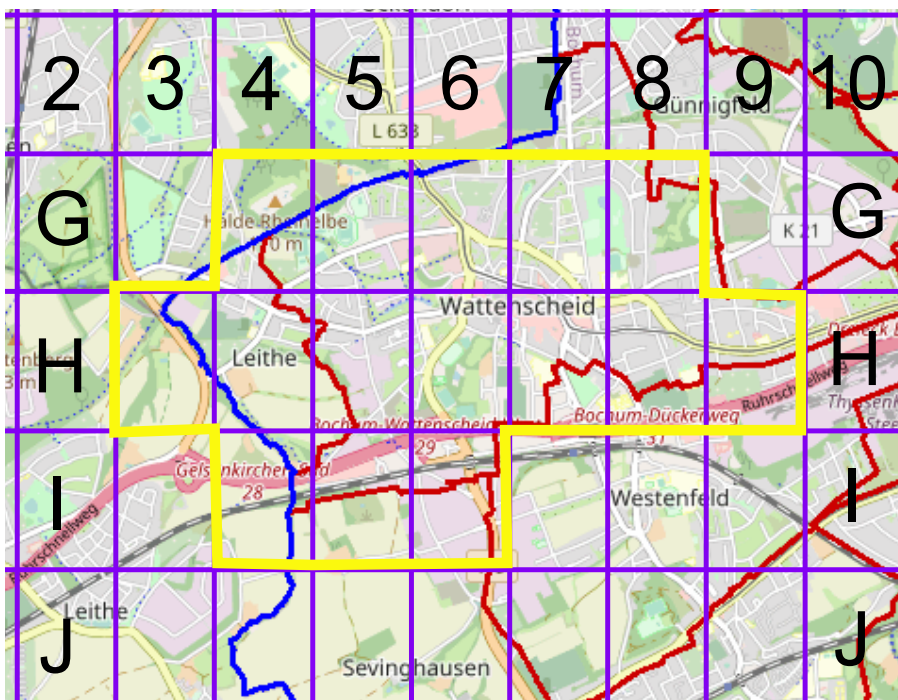

## 100 Jahre Radfahren in Bochum

Radweg-Kartierung 2020

OpenStreetMap  
Community Bochum

**BOCHUM**

**Bergen Hiltrop**

TRUE NORTH 0 METERS 150

TRUE NORTH 0 METERS 150

TRUE NORTH 0 METERS 150

TRUE NORTH 0 METERS 150