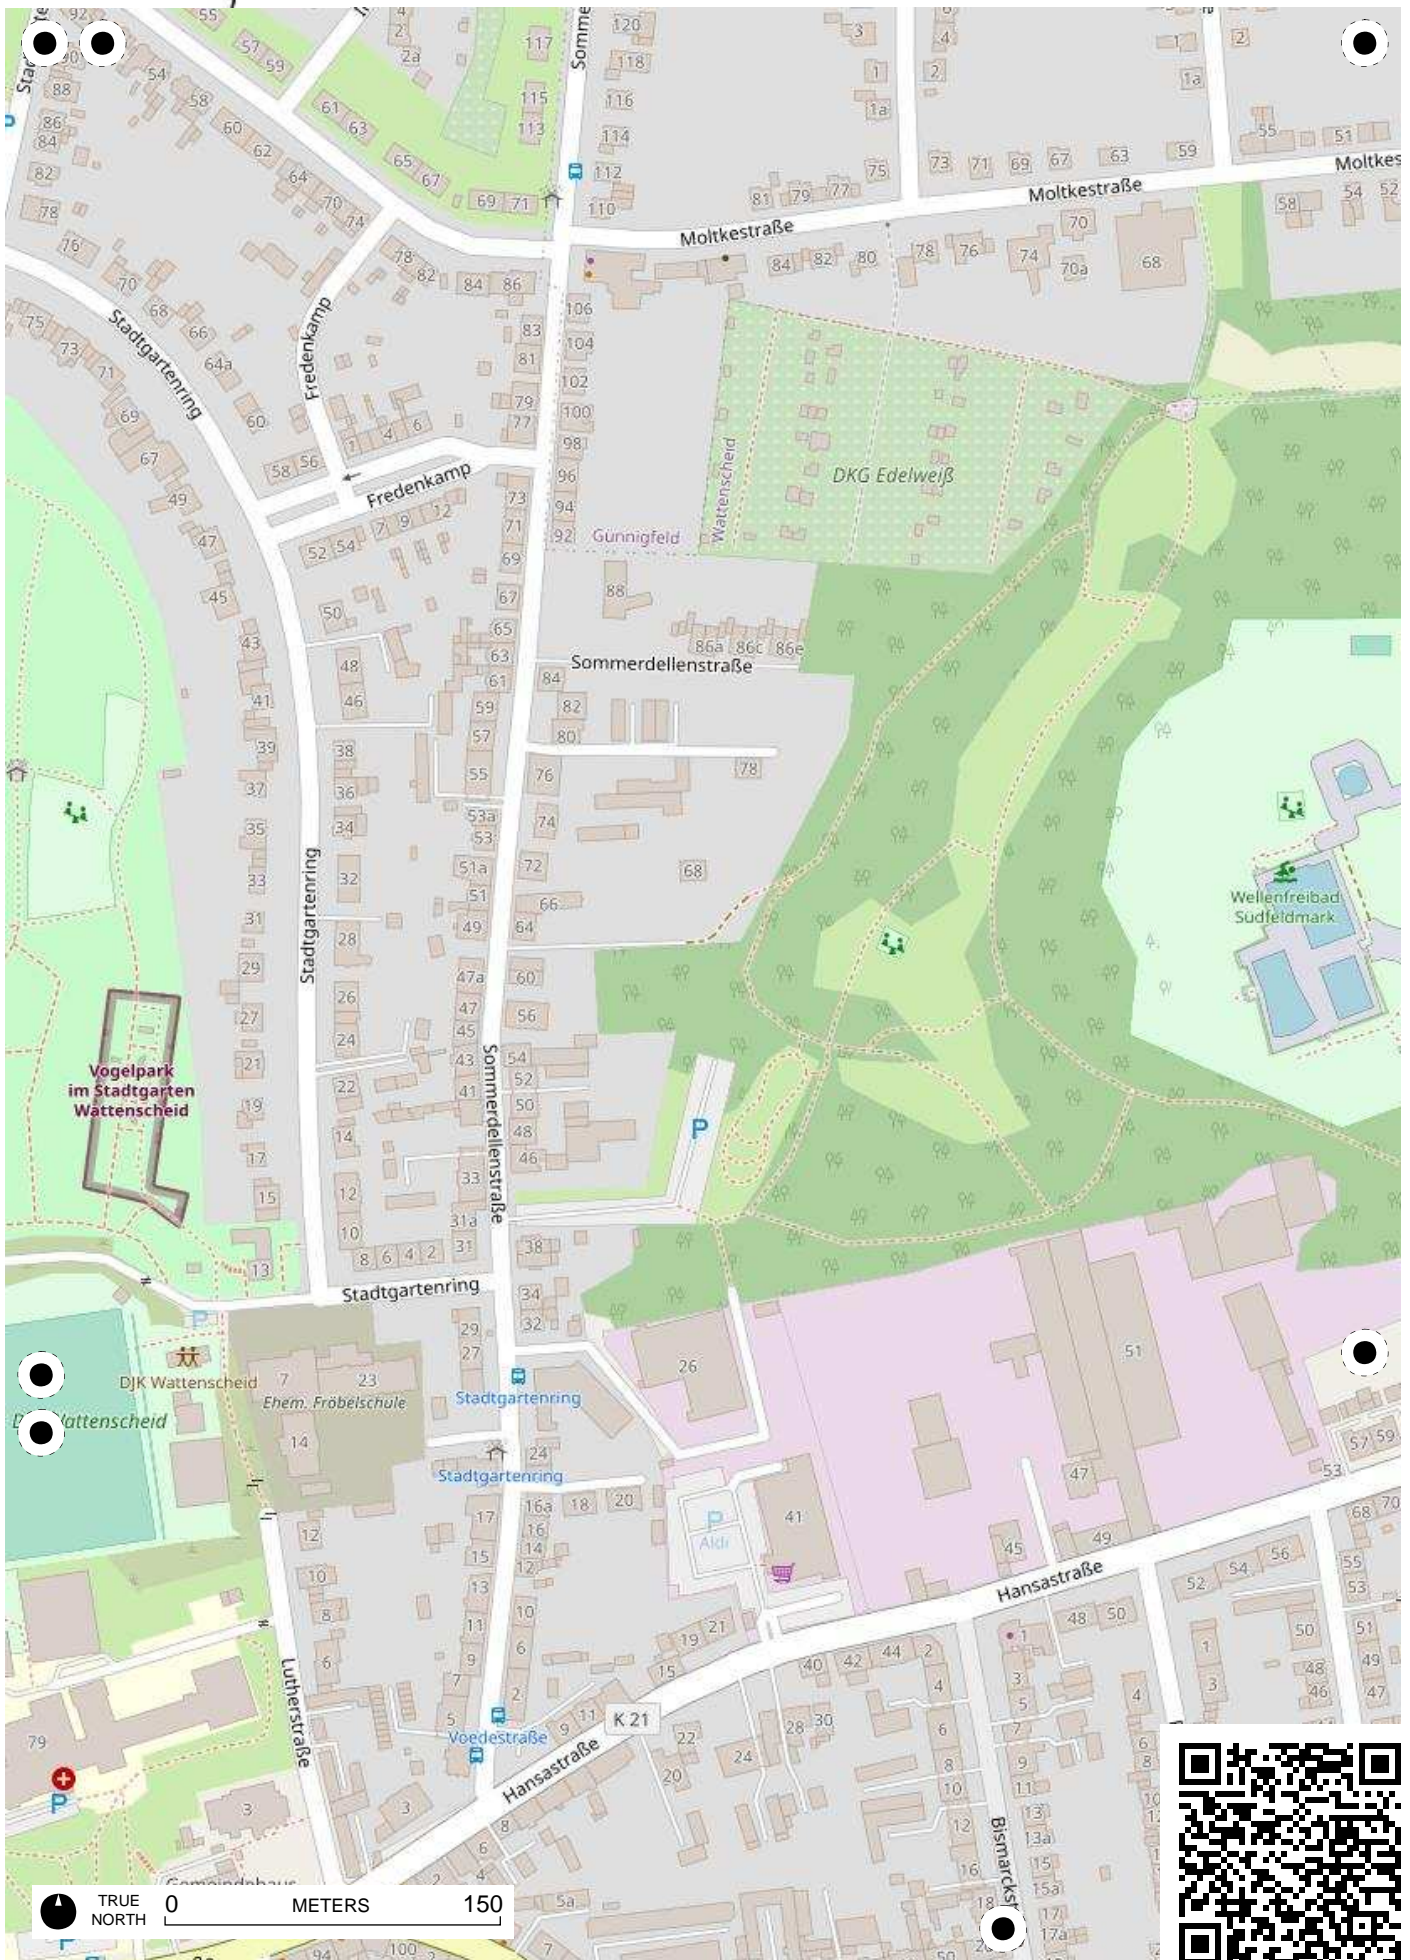

## 100 Jahre Radfahren in Bochum

Radweg-Kartierung 2020

OpenStreetMap  
Community Bochum

**BOCHUM**

**Bergen Hiltrop**

TRUE NORTH 0 METERS 150

TRUE NORTH 0 METERS 150

TRUE NORTH 0 METERS 150

TRUE NORTH 0 METERS 150