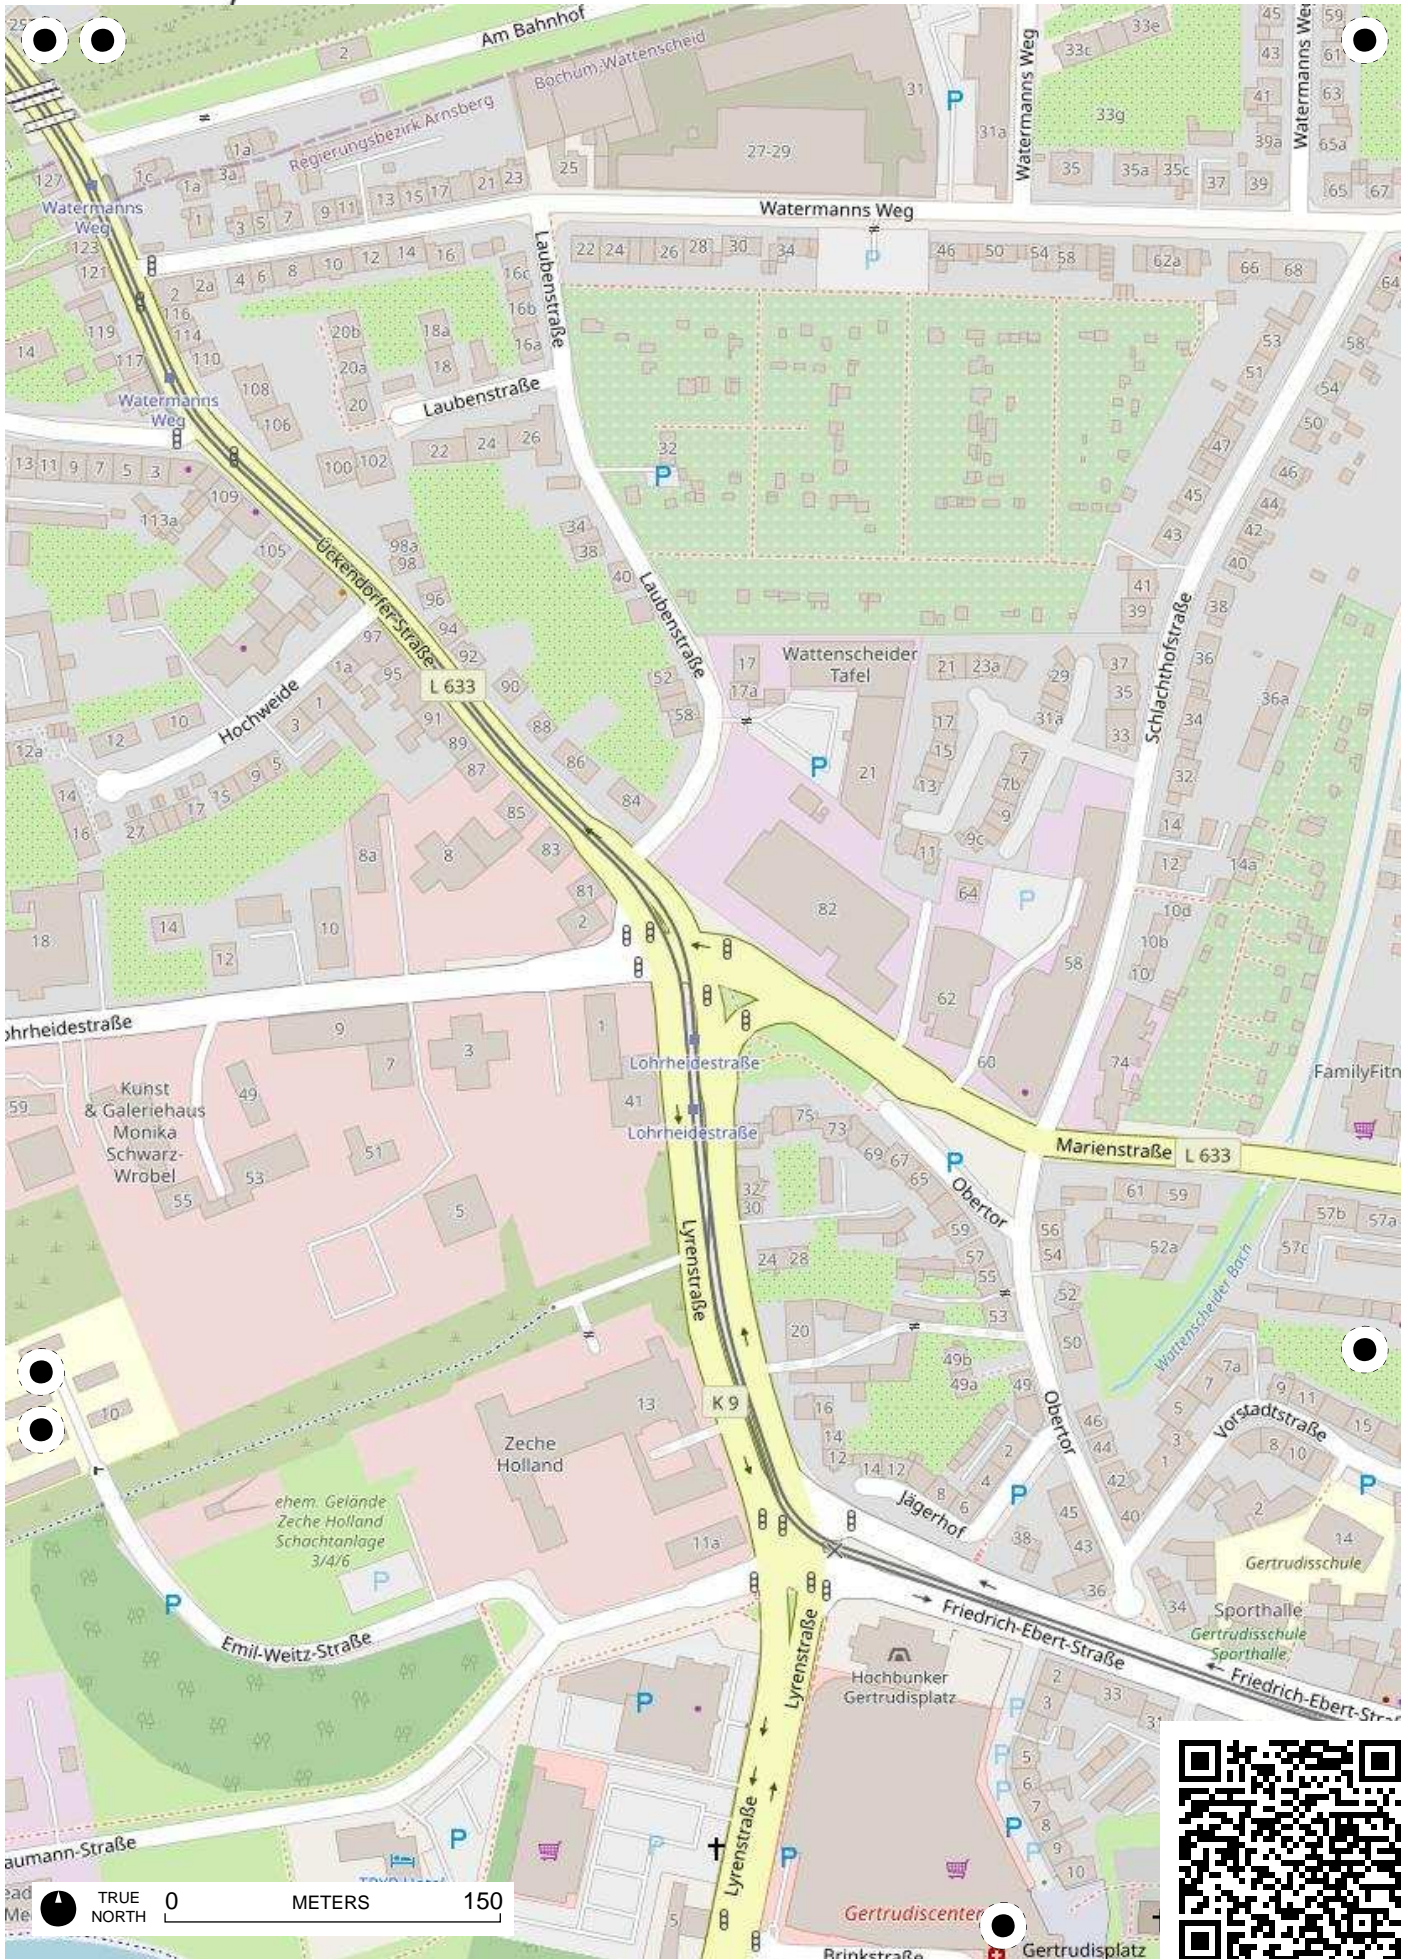

## 100 Jahre Radfahren in Bochum

Radweg-Kartierung 2020

OpenStreetMap  
Community Bochum

**BOCHUM**

**Bergen Hiltrop**

TRUE NORTH 0 METERS 150

TRUE NORTH 0 METERS 150

TRUE NORTH 0 METERS 150

TRUE NORTH 0 METERS 150